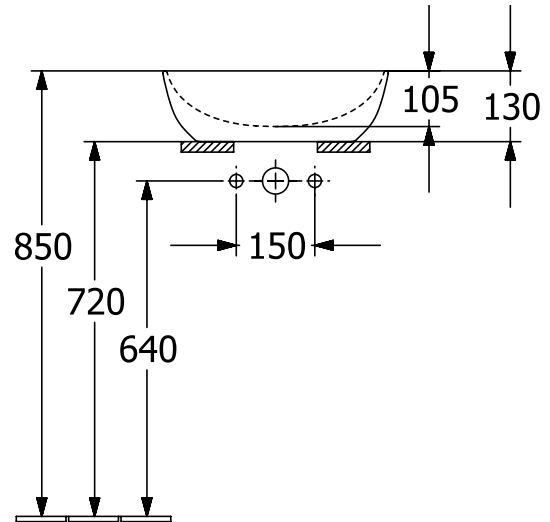

WASHBASINS ARTIS

PRODUCT INFORMATION

1. POSITION

Article number	417943R1
Article title	Villeroy & Boch Artis Surface-mounted washbasin, 430 x 430 x 130 mm, without overflow, White Alpin CeramicPlus
Product designation	Surface-mounted washbasin
Collection	Artis
Assembly / Assembly type	Surface-mounted
Scope of delivery	1 x surface-mounted washbasin , 1 x fastening set 1 x cut-out template
Ordering information	Please order non-closable drain valve separately.
Length in mm	430
Width in mm	430
Height in mm	130
Interior depth	105
Diameter in mm	430
Weight in kg	8,20
express delivery	No
Suitable for	Wall-mounted tap fittings, Matching Villeroy&Boch furniture Tap fitting with raised base
Material	TitanCeram
Surface	glossy
Colour name	White Alpin CeramicPlus
With TitanGlaze	No
With overflow	No
EAN number	4051202347093

COLOUR

COLOUR DESIGNATION

White Alpin

TECHNICAL DRAWINGS

417943R1

EXPLOSION DRAWINGS

BILL OF MATERIALS

No.	Article No.	Description	Quantity
1	92238700	Fastening set	1