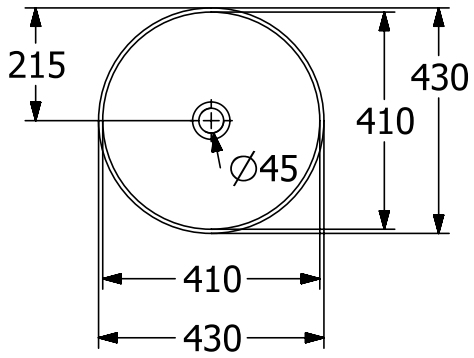

WASHBASINS ARTIS

PRODUCT INFORMATION

1. POSITION

Article number	417943R1
Article title	Villeroy & Boch Artis Surface-mounted washbasin, 430 x 430 x 130 mm, without overflow, White Alpin CeramicPlus
Product designation	Surface-mounted washbasin
Collection	Artis
Assembly / Assembly type	Surface-mounted
Scope of delivery	1 x surface-mounted washbasin , 1 x fastening set 1 x cut-out template
Ordering information	Please order non-closable drain valve separately.
Length in mm	430
Width in mm	430
Height in mm	130
Interior depth	105
Diameter in mm	430
Weight in kg	8,20
express delivery	No
Suitable for	Wall-mounted tap fittings, Matching Villeroy&Boch furniture Tap fitting with raised base
Material	TitanCeram
Surface	glossy
Colour name	White Alpin CeramicPlus
With TitanGlaze	No
With overflow	No
EAN number	4051202347093

COLOUR

COLOUR DESIGNATION

White Alpin

TECHNICAL DRAWINGS

417943R1

EXPLOSION DRAWINGS

BILL OF MATERIALS

No.	Article No.	Description	Quantity
1	92238700	Fastening set	1