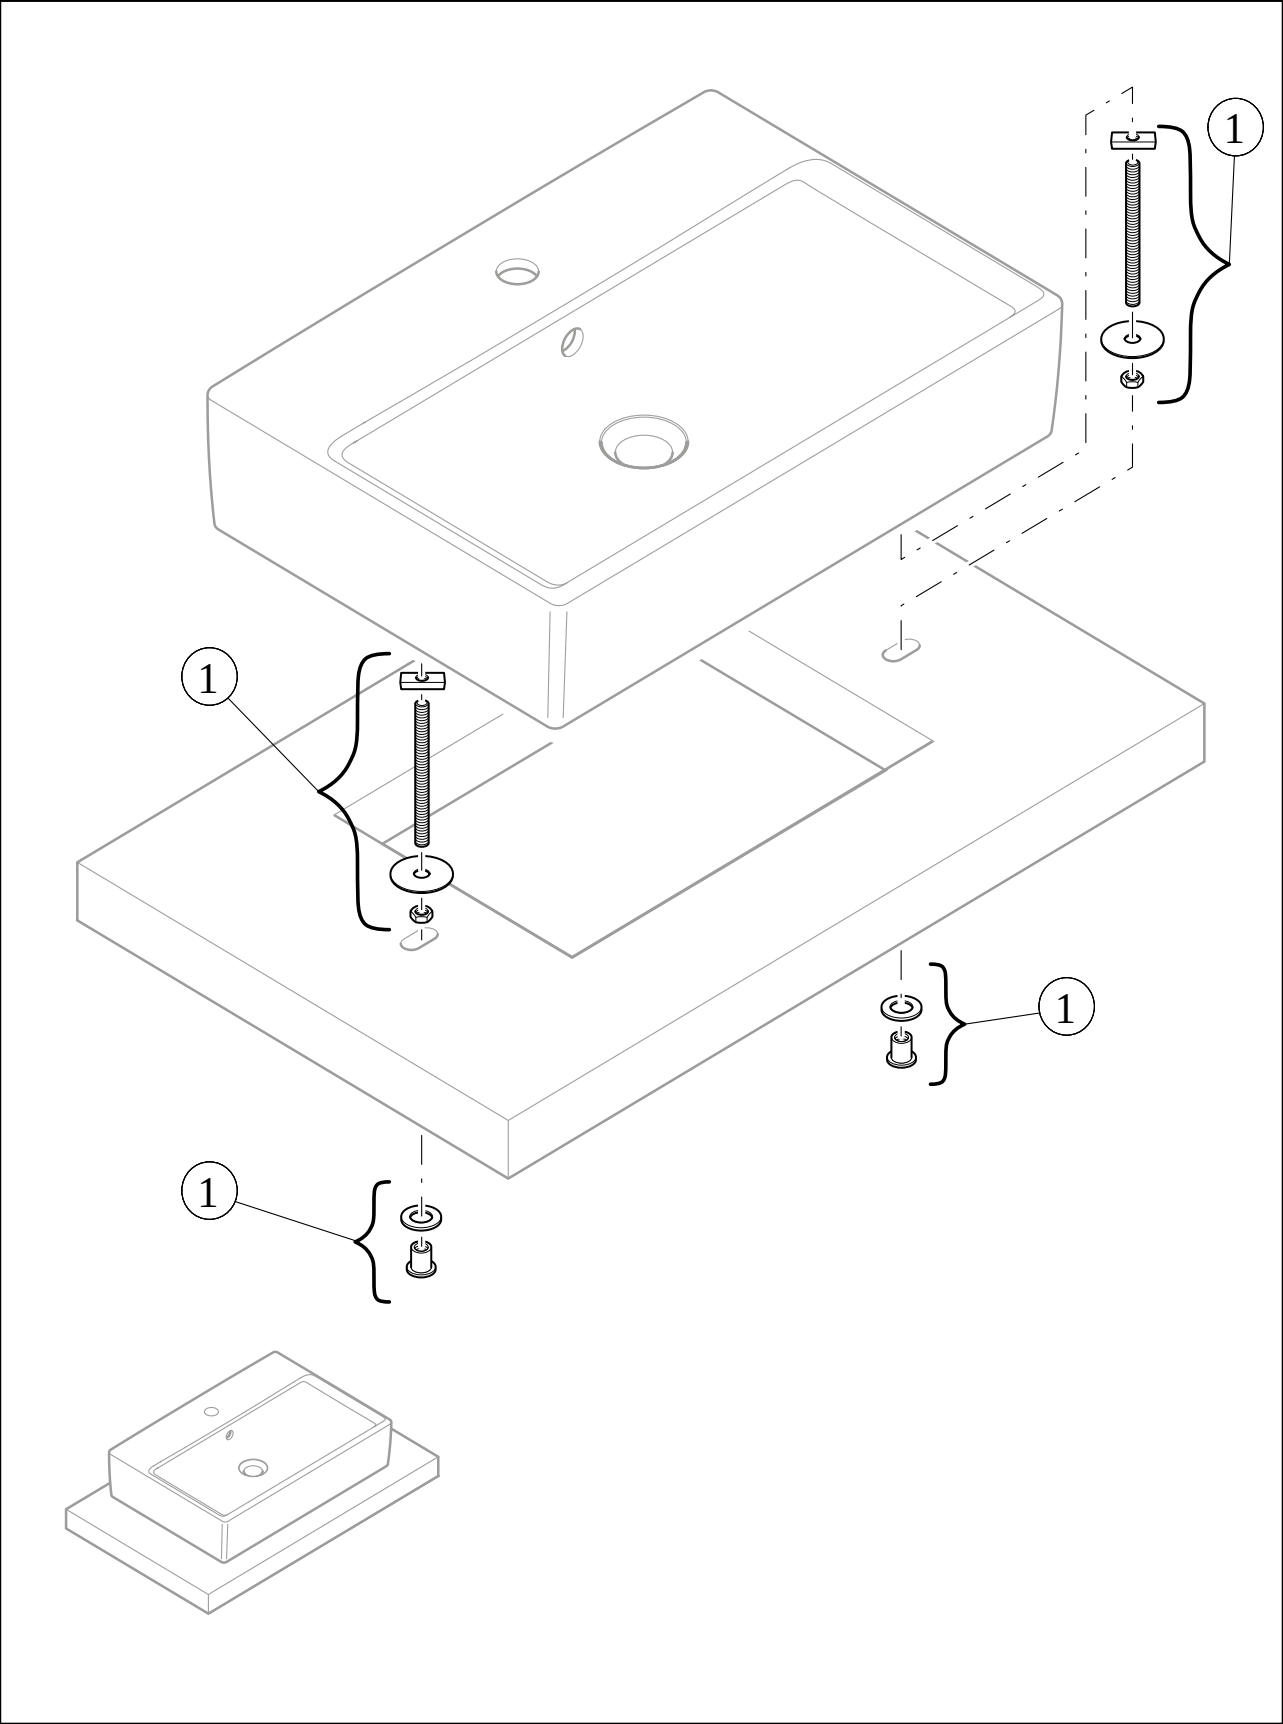

WASHBASINS ARTIS

PRODUCT INFORMATION

1. POSITION

Article number	417943R1
Article title	Villeroy & Boch Artis Surface-mounted washbasin, 430 x 430 x 130 mm, without overflow, White Alpin CeramicPlus
Product designation	Surface-mounted washbasin
Collection	Artis
Assembly / Assembly type	Surface-mounted
Scope of delivery	1 x surface-mounted washbasin , 1 x fastening set 1 x cut-out template
Ordering information	Please order non-closable drain valve separately.
Length in mm	430
Width in mm	430
Height in mm	130
Interior depth	105
Diameter in mm	430
Weight in kg	8,20
express delivery	No
Suitable for	Wall-mounted tap fittings, Matching Villeroy&Boch furniture Tap fitting with raised base
Material	TitanCeram
Surface	glossy
Colour name	White Alpin CeramicPlus
With TitanGlaze	No
With overflow	No
EAN number	4051202347093

COLOUR

COLOUR DESIGNATION

White Alpin

TECHNICAL DRAWINGS

417943R1

EXPLOSION DRAWINGS

BILL OF MATERIALS

No.	Article No.	Description	Quantity
1	92238700	Fastening set	1