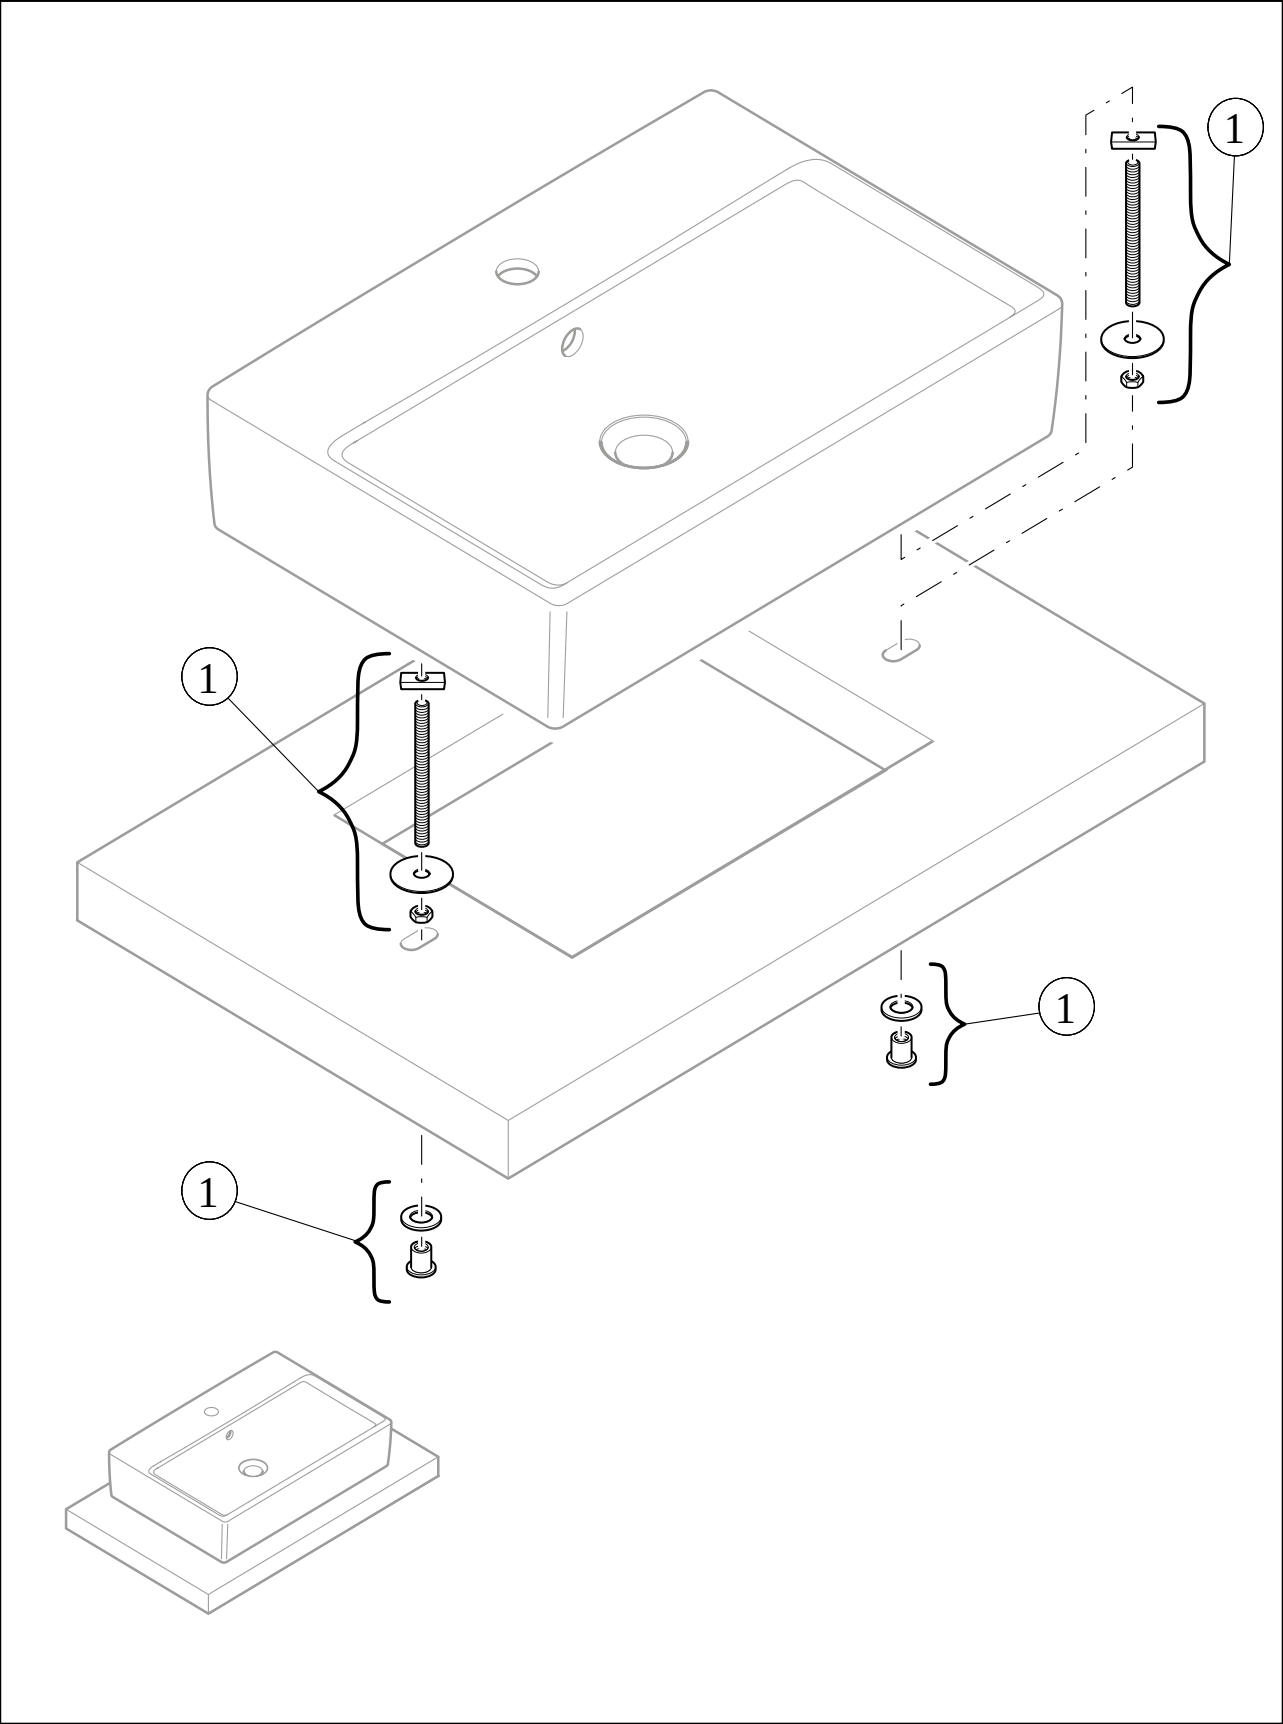

WASHBASINS ARTIS

PRODUCT INFORMATION

1. POSITION

Article number	41794301
Article title	Villeroy & Boch Artis Surface-mounted washbasin, 430 x 430 x 130 mm, without overflow, White Alpin
Product designation	Surface-mounted washbasin
Collection	Artis
Assembly / Assembly type	Surface-mounted
Scope of delivery	1 x surface-mounted washbasin , 1 x fastening set 1 x cut-out template
Ordering information	Please order non-closable drain valve separately.
Length in mm	430
Width in mm	430
Height in mm	130
Interior depth	105
Diameter in mm	430
Weight in kg	8,20
express delivery	No
Suitable for	Wall-mounted tap fittings, Matching Villeroy&Boch furniture Tap fitting with raised base
Material	TitanCeram
Surface	glossy
Colour name	White Alpin
With TitanGlaze	No
With overflow	No
EAN number	4051202383015

COLOUR

COLOUR DESIGNATION

White Alpin

TECHNICAL DRAWINGS

41794301

EXPLOSION DRAWINGS

BILL OF MATERIALS

No.	Article No.	Description	Quantity
1	92238700	Fastening set	1