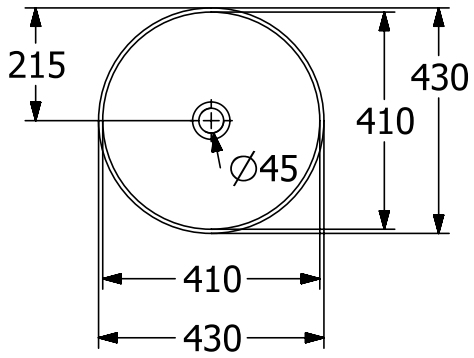

WASHBASINS ARTIS

PRODUCT INFORMATION

1. POSITION

Article number	41794301
Article title	Villeroy & Boch Artis Surface-mounted washbasin, 430 x 430 x 130 mm, without overflow, White Alpin
Product designation	Surface-mounted washbasin
Collection	Artis
Assembly / Assembly type	Surface-mounted
Scope of delivery	1 x surface-mounted washbasin , 1 x fastening set 1 x cut-out template
Ordering information	Please order non-closable drain valve separately.
Length in mm	430
Width in mm	430
Height in mm	130
Interior depth	105
Diameter in mm	430
Weight in kg	8,20
express delivery	No
Suitable for	Wall-mounted tap fittings, Matching Villeroy&Boch furniture Tap fitting with raised base
Material	TitanCeram
Surface	glossy
Colour name	White Alpin
With TitanGlaze	No
With overflow	No
EAN number	4051202383015

COLOUR

COLOUR DESIGNATION

White Alpin

TECHNICAL DRAWINGS

41794301

EXPLOSION DRAWINGS

BILL OF MATERIALS

No.	Article No.	Description	Quantity
1	92238700	Fastening set	1