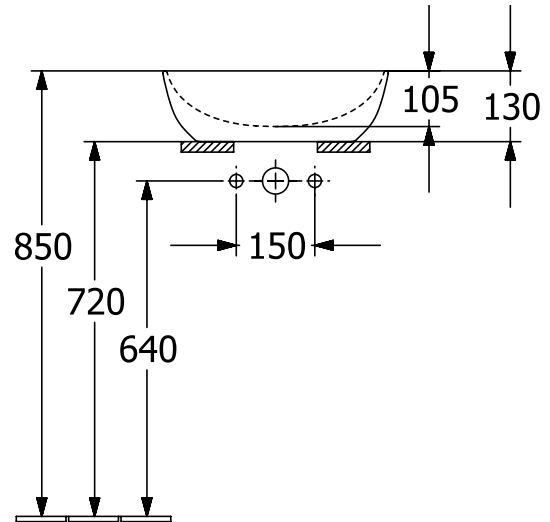

WASHBASINS ARTIS

PRODUCT INFORMATION

1. POSITION

Article number	41794301
Article title	Villeroy & Boch Artis Surface-mounted washbasin, 430 x 430 x 130 mm, without overflow, White Alpin
Product designation	Surface-mounted washbasin
Collection	Artis
Assembly / Assembly type	Surface-mounted
Scope of delivery	1 x surface-mounted washbasin , 1 x fastening set 1 x cut-out template
Ordering information	Please order non-closable drain valve separately.
Length in mm	430
Width in mm	430
Height in mm	130
Interior depth	105
Diameter in mm	430
Weight in kg	8,20
express delivery	No
Suitable for	Wall-mounted tap fittings, Matching Villeroy&Boch furniture Tap fitting with raised base
Material	TitanCeram
Surface	glossy
Colour name	White Alpin
With TitanGlaze	No
With overflow	No
EAN number	4051202383015

COLOUR

COLOUR DESIGNATION

White Alpin

TECHNICAL DRAWINGS

41794301

EXPLOSION DRAWINGS

BILL OF MATERIALS

No.	Article No.	Description	Quantity
1	92238700	Fastening set	1