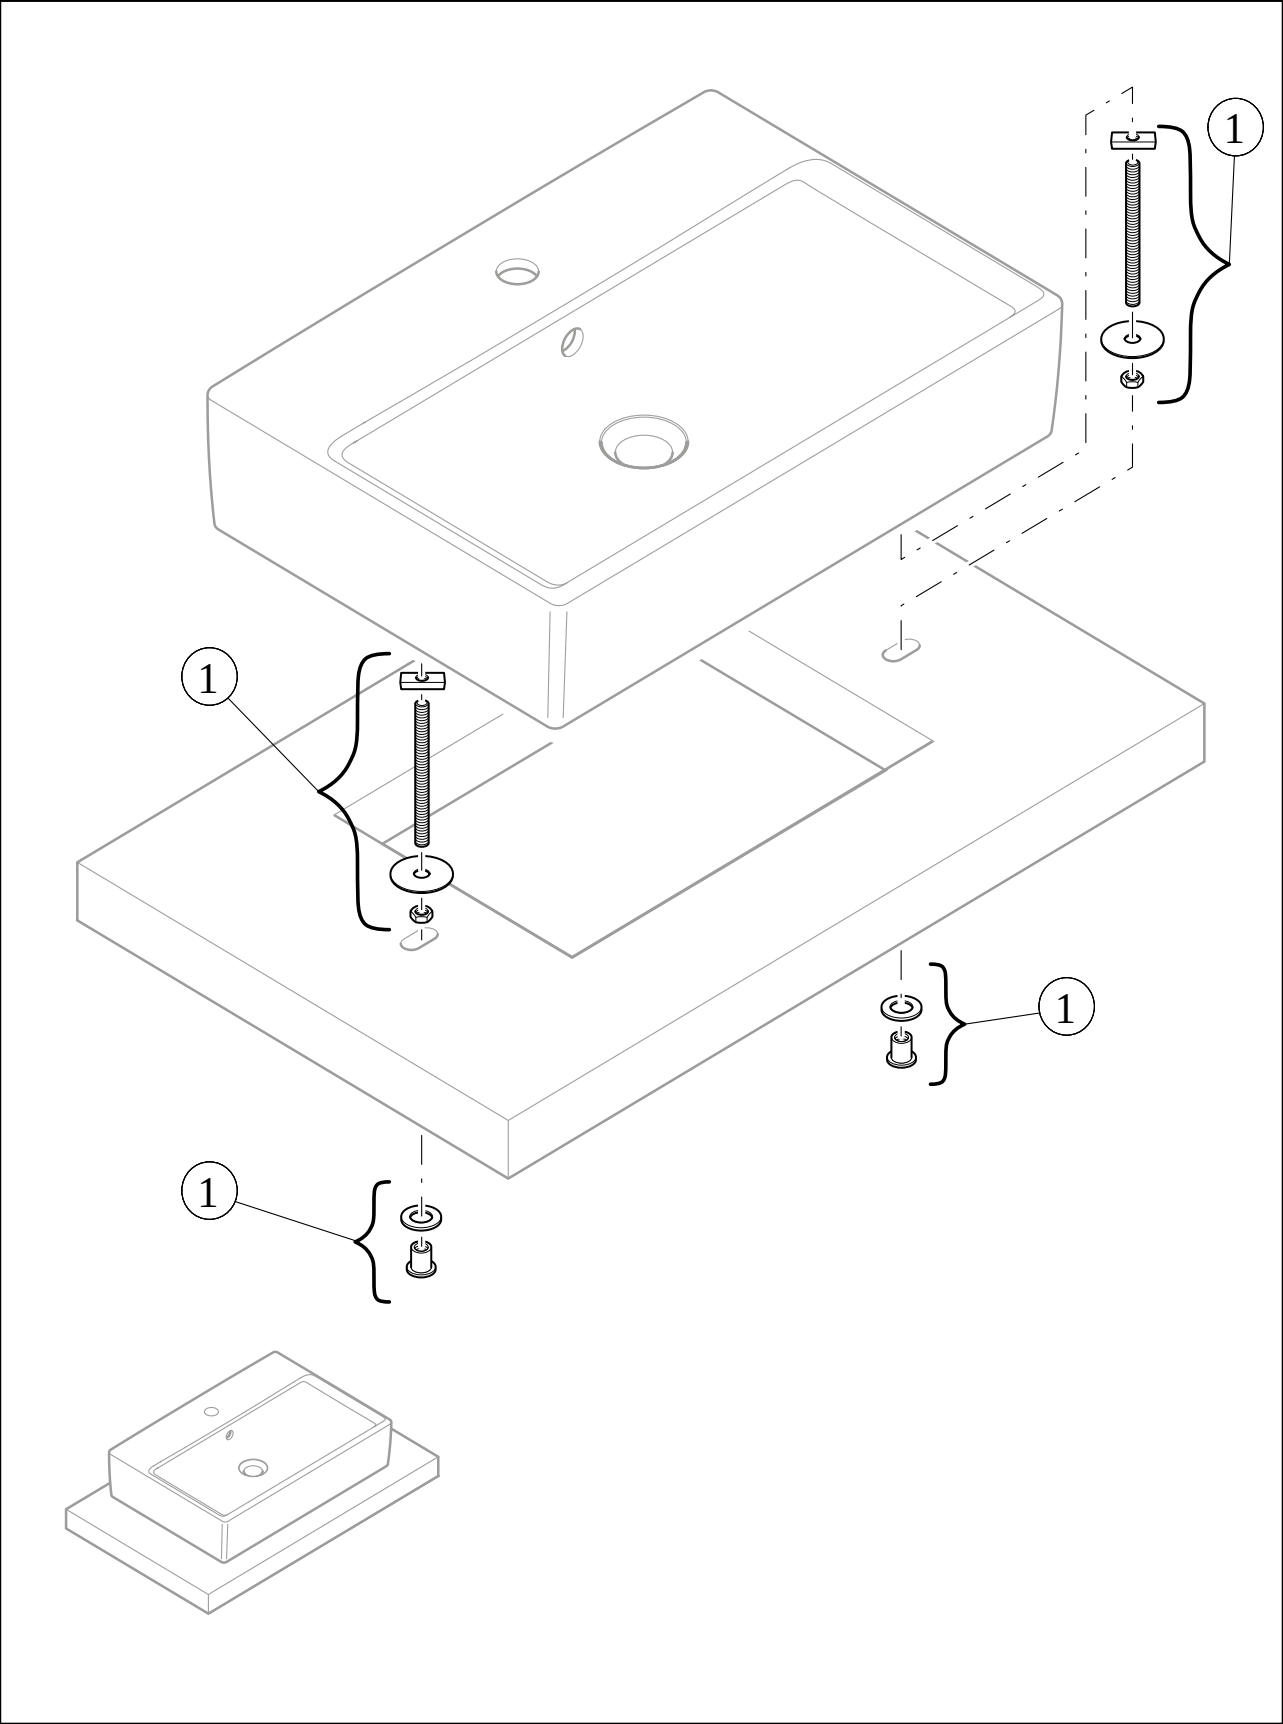

WASHBASINS ARTIS

PRODUCT INFORMATION

1. POSITION

Article number	417841R1
Article title	Villeroy & Boch Artis Surface-mounted washbasin, 410 x 410 x 130 mm, without overflow, White Alpin CeramicPlus
Product designation	Surface-mounted washbasin
Collection	Artis
Assembly / Assembly type	Surface-mounted
Scope of delivery	1 x surface-mounted washbasin , 1 x fastening set 1 x cut-out template
Ordering information	Please order non-closable drain valve separately.
Length in mm	410
Width in mm	410
Height in mm	130
Interior depth	105
Weight in kg	8,20
express delivery	No
Suitable for	Wall-mounted tap fittings, Matching Villeroy&Boch furniture Tap fitting with raised base
Material	TitanCeram
Surface	glossy
Colour name	White Alpin CeramicPlus
With TitanGlaze	No
With overflow	No
EAN number	4051202347079

COLOUR

COLOUR DESIGNATION

White Alpin

TECHNICAL DRAWINGS

417841R1

EXPLOSION DRAWINGS

BILL OF MATERIALS

No.	Article No.	Description	Quantity
0	92230061		1
1	92238700	Fastening set	1