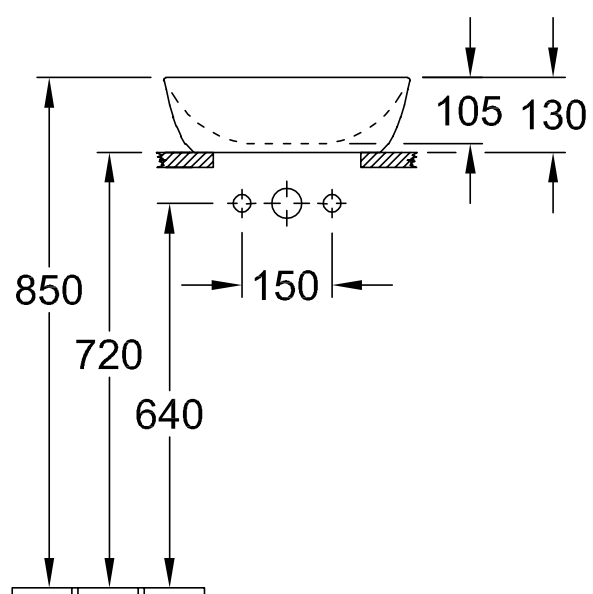

WASHBASINS ARTIS

PRODUCT INFORMATION

1. POSITION

Article number	417841R1
Article title	Villeroy & Boch Artis Surface-mounted washbasin, 410 x 410 x 130 mm, without overflow, White Alpin CeramicPlus
Product designation	Surface-mounted washbasin
Collection	Artis
Assembly / Assembly type	Surface-mounted
Scope of delivery	1 x surface-mounted washbasin , 1 x fastening set 1 x cut-out template
Ordering information	Please order non-closable drain valve separately.
Length in mm	410
Width in mm	410
Height in mm	130
Interior depth	105
Weight in kg	8,20
express delivery	No
Suitable for	Wall-mounted tap fittings, Matching Villeroy&Boch furniture Tap fitting with raised base
Material	TitanCeram
Surface	glossy
Colour name	White Alpin CeramicPlus
With TitanGlaze	No
With overflow	No
EAN number	4051202347079

COLOUR

COLOUR DESIGNATION

White Alpin

TECHNICAL DRAWINGS

417841R1

EXPLOSION DRAWINGS

BILL OF MATERIALS

No.	Article No.	Description	Quantity
0	92230061		1
1	92238700	Fastening set	1