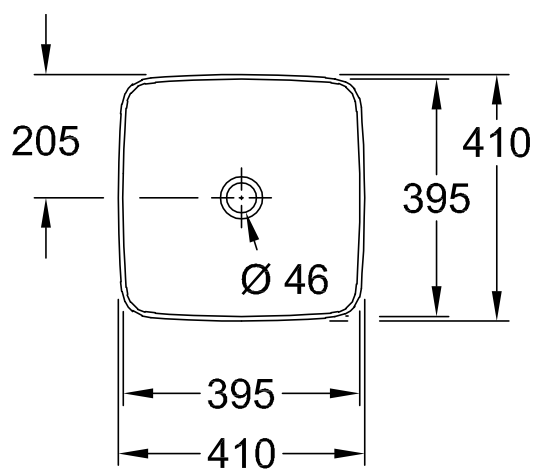

WASHBASINS ARTIS

PRODUCT INFORMATION

1. POSITION

Article number	417841R1
Article title	Villeroy & Boch Artis Surface-mounted washbasin, 410 x 410 x 130 mm, without overflow, White Alpin CeramicPlus
Product designation	Surface-mounted washbasin
Collection	Artis
Assembly / Assembly type	Surface-mounted
Scope of delivery	1 x surface-mounted washbasin , 1 x fastening set 1 x cut-out template
Ordering information	Please order non-closable drain valve separately.
Length in mm	410
Width in mm	410
Height in mm	130
Interior depth	105
Weight in kg	8,20
express delivery	No
Suitable for	Wall-mounted tap fittings, Matching Villeroy&Boch furniture Tap fitting with raised base
Material	TitanCeram
Surface	glossy
Colour name	White Alpin CeramicPlus
With TitanGlaze	No
With overflow	No
EAN number	4051202347079

COLOUR

COLOUR DESIGNATION

White Alpin

TECHNICAL DRAWINGS

417841R1

EXPLOSION DRAWINGS

BILL OF MATERIALS

No.	Article No.	Description	Quantity
0	92230061		1
1	92238700	Fastening set	1