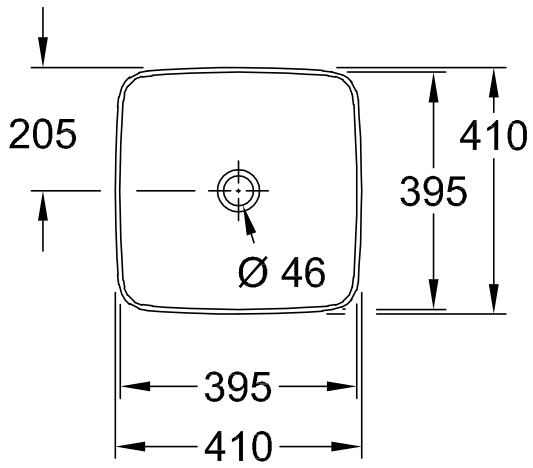

WASHBASINS ARTIS

PRODUCT INFORMATION

1. POSITION

Article number	417841BCW8
Article title	Villeroy & Boch Artis Surface-mounted washbasin, 410 x 410 x 130 mm, without overflow, Rust
Product designation	Surface-mounted washbasin
Collection	Artis
Assembly / Assembly type	Surface-mounted
Scope of delivery	1 x surface-mounted washbasin , 1 x fastening set 1 x cut-out template
Ordering information	Please order non-closable drain valve separately.
Length in mm	410
Width in mm	410
Height in mm	130
Interior depth	105
Weight in kg	8,20
express delivery	No
Suitable for	Wall-mounted tap fittings, Matching Villeroy&Boch furniture Tap fitting with raised base
Material	TitanCeram
Surface	glossy
Colour name	Rust
With TitanGlaze	No
With overflow	No
EAN number	4062373837849

COLOUR

COLOUR DESIGNATION

Rust

TECHNICAL DRAWINGS

417841BCW8

EXPLOSION DRAWINGS

BILL OF MATERIALS

No.	Article No.	Description	Quantity
0	92230061		1
1	92238700	Fastening set	1