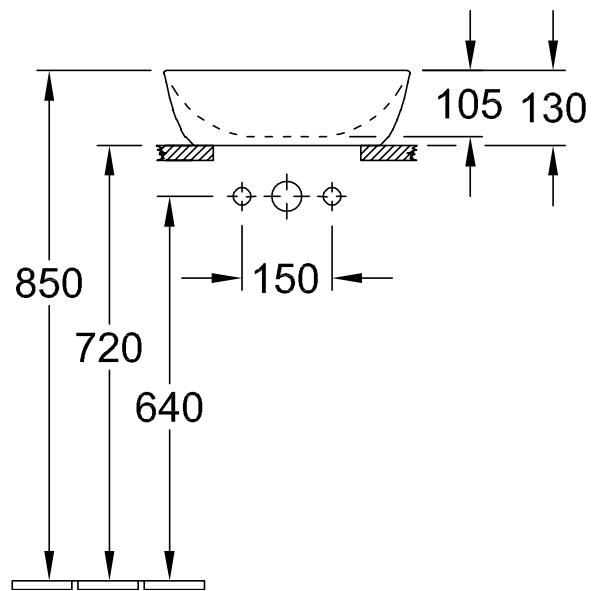

WASHBASINS ARTIS

PRODUCT INFORMATION

1. POSITION

Article number	417841BCW8
Article title	Villeroy & Boch Artis Surface-mounted washbasin, 410 x 410 x 130 mm, without overflow, Rust
Product designation	Surface-mounted washbasin
Collection	Artis
Assembly / Assembly type	Surface-mounted
Scope of delivery	1 x surface-mounted washbasin , 1 x fastening set 1 x cut-out template
Ordering information	Please order non-closable drain valve separately.
Length in mm	410
Width in mm	410
Height in mm	130
Interior depth	105
Weight in kg	8,20
express delivery	No
Suitable for	Wall-mounted tap fittings, Matching Villeroy&Boch furniture Tap fitting with raised base
Material	TitanCeram
Surface	glossy
Colour name	Rust
With TitanGlaze	No
With overflow	No
EAN number	4062373837849

COLOUR

COLOUR DESIGNATION

Rust

TECHNICAL DRAWINGS

417841BCW8

EXPLOSION DRAWINGS

BILL OF MATERIALS

No.	Article No.	Description	Quantity
0	92230061		1
1	92238700	Fastening set	1