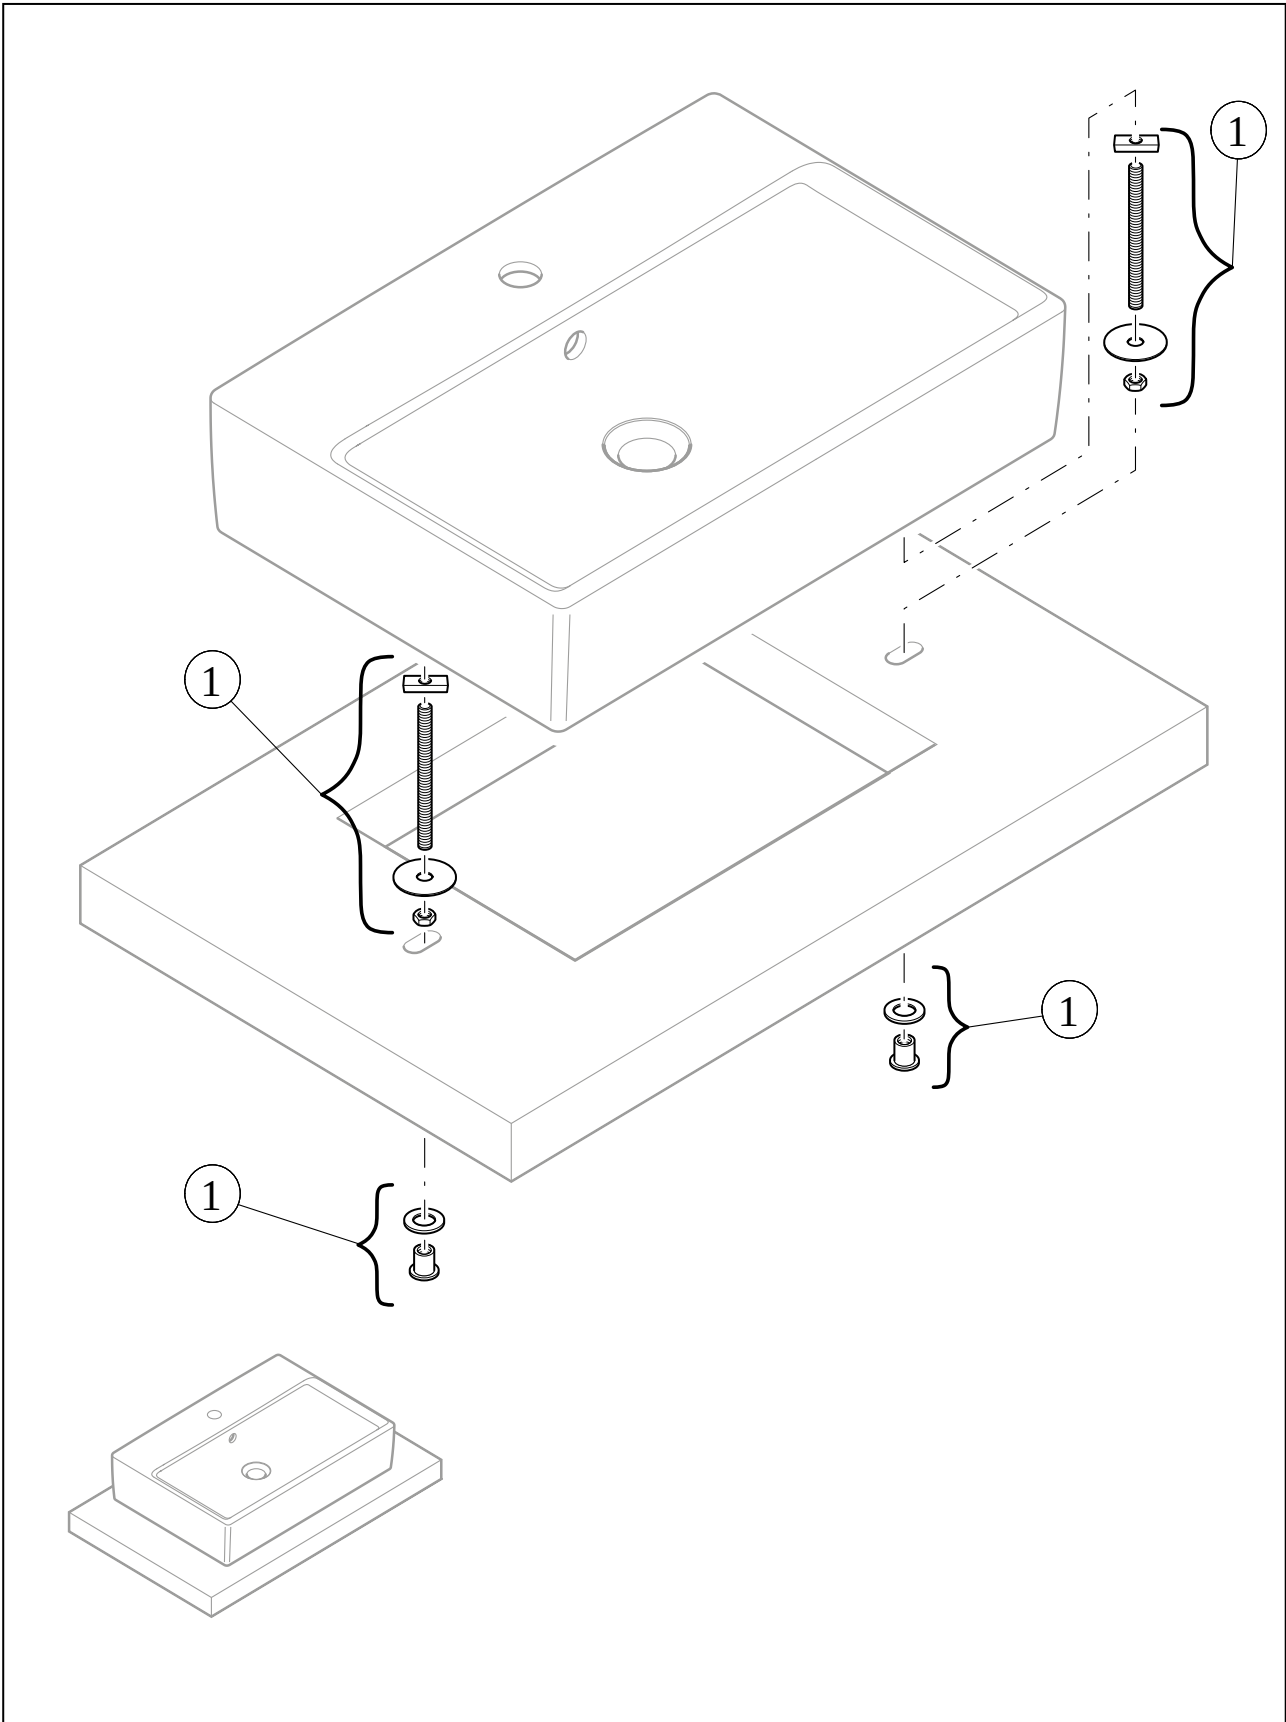

WASHBASINS ARTIS

PRODUCT INFORMATION

1. POSITION

Article number	417841BCW8
Article title	Villeroy & Boch Artis Surface-mounted washbasin, 410 x 410 x 130 mm, without overflow, Rust
Product designation	Surface-mounted washbasin
Collection	Artis
Assembly / Assembly type	Surface-mounted
Scope of delivery	1 x surface-mounted washbasin , 1 x fastening set 1 x cut-out template
Ordering information	Please order non-closable drain valve separately.
Length in mm	410
Width in mm	410
Height in mm	130
Interior depth	105
Weight in kg	8,20
express delivery	No
Suitable for	Wall-mounted tap fittings, Matching Villeroy&Boch furniture Tap fitting with raised base
Material	TitanCeram
Surface	glossy
Colour name	Rust
With TitanGlaze	No
With overflow	No
EAN number	4062373837849

COLOUR

COLOUR DESIGNATION

Rust

TECHNICAL DRAWINGS

417841BCW8

EXPLOSION DRAWINGS

BILL OF MATERIALS

No.	Article No.	Description	Quantity
0	92230061		1
1	92238700	Fastening set	1