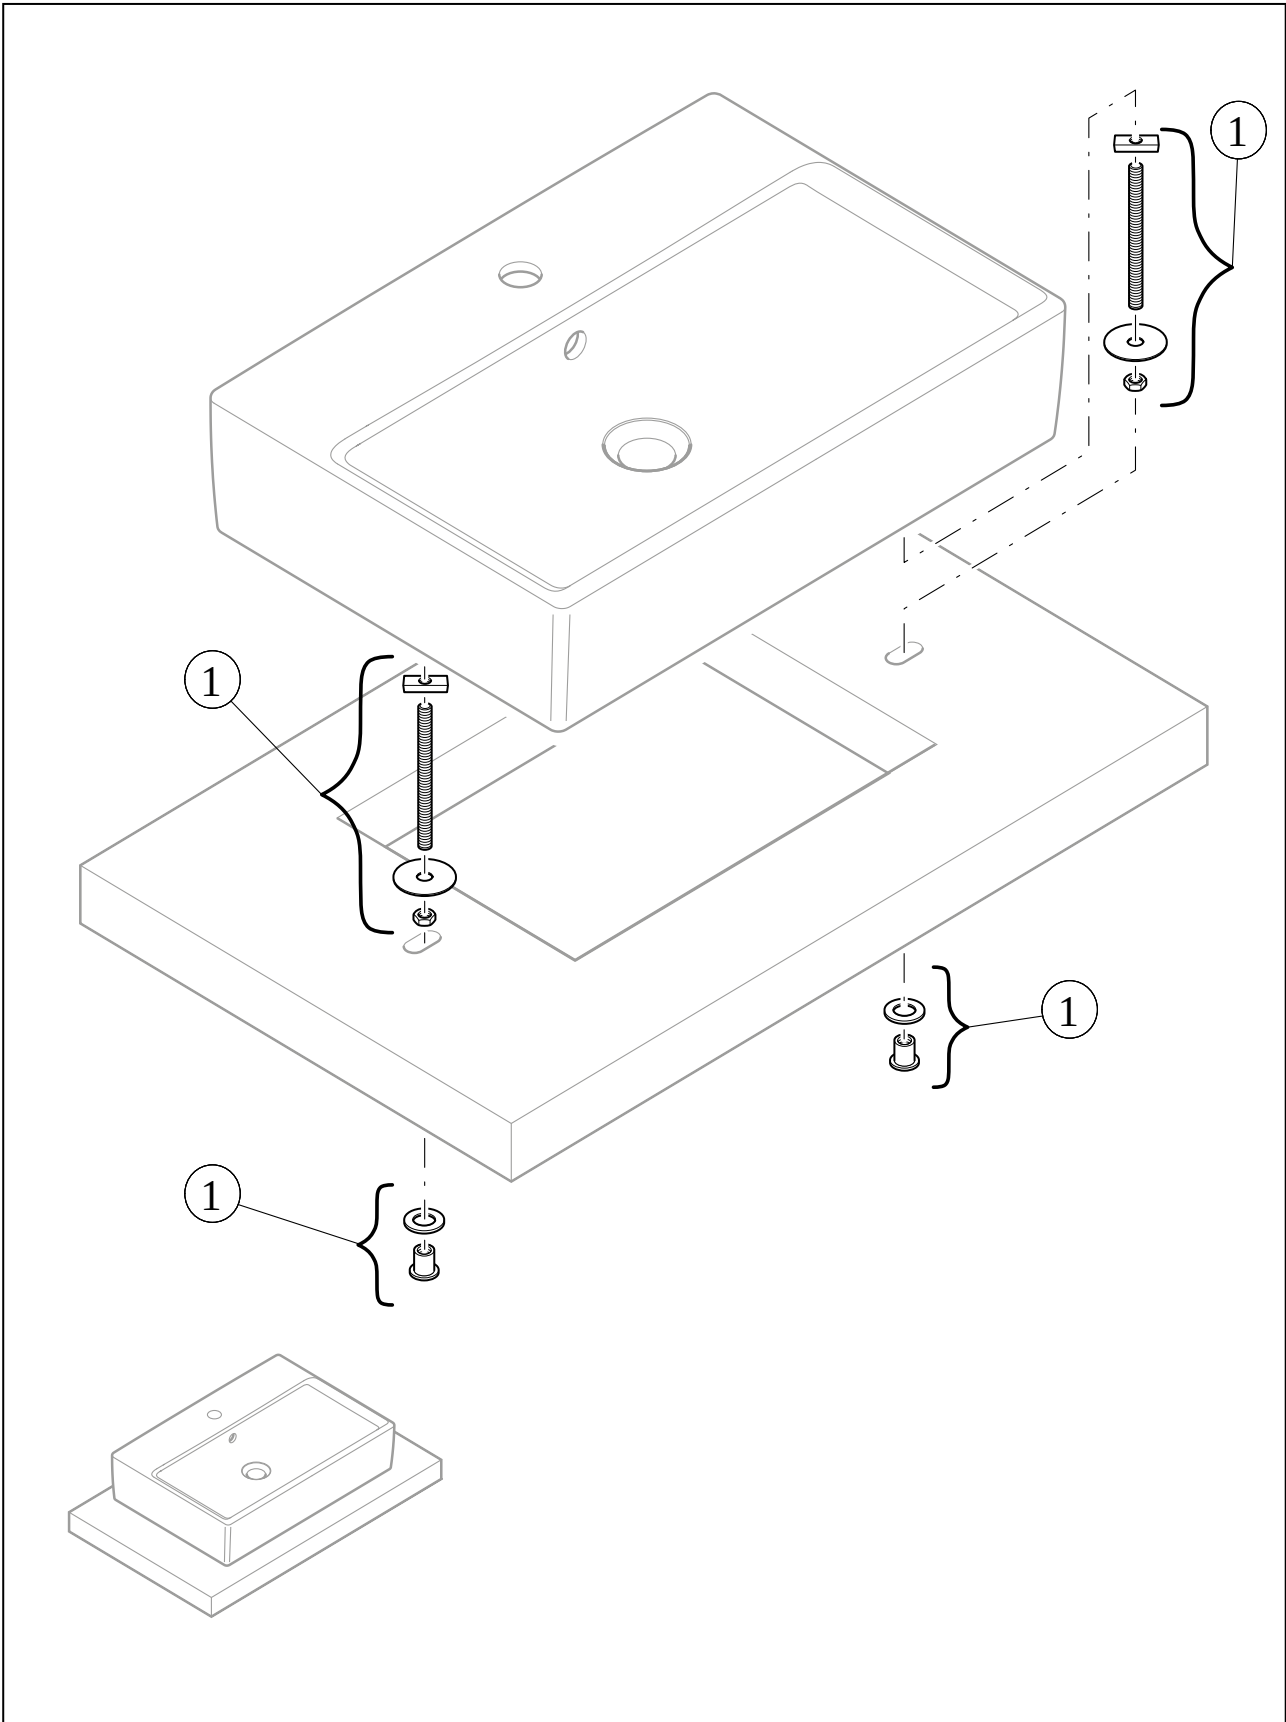

WASHBASINS ARTIS

PRODUCT INFORMATION

1. POSITION

Article number	417841BCS9
Article title	Villeroy & Boch Artis Surface-mounted washbasin, 410 x 410 x 130 mm, without overflow, Bordeaux
Product designation	Surface-mounted washbasin
Collection	Artis
Assembly / Assembly type	Surface-mounted
Scope of delivery	1 x surface-mounted washbasin , 1 x fastening set 1 x cut-out template
Ordering information	Please order non-closable drain valve separately.
Length in mm	410
Width in mm	410
Height in mm	130
Interior depth	105
Weight in kg	8,20
express delivery	No
Suitable for	Wall-mounted tap fittings, Matching Villeroy&Boch furniture Tap fitting with raised base
Material	TitanCeram
Surface	glossy
Colour name	Bordeaux
With TitanGlaze	No
With overflow	No
EAN number	4062373837870

COLOUR

COLOUR DESIGNATION

Bordeaux

TECHNICAL DRAWINGS

417841BCS9

EXPLOSION DRAWINGS

BILL OF MATERIALS

No.	Article No.	Description	Quantity
0	92230061		1
1	92238700	Fastening set	1