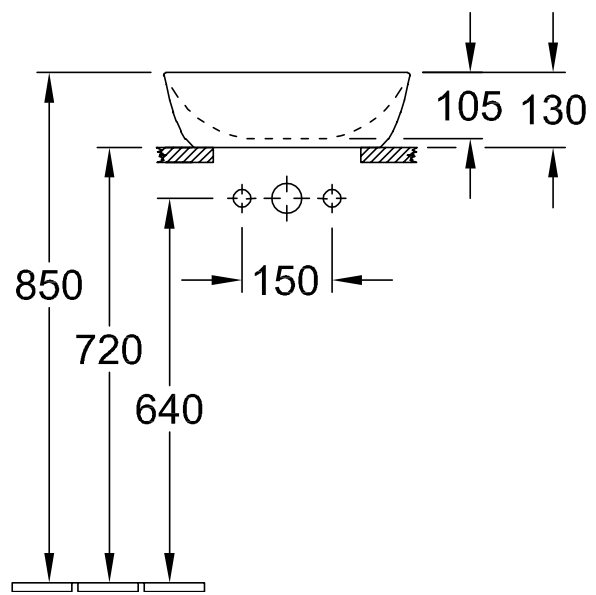

WASHBASINS ARTIS

PRODUCT INFORMATION

1. POSITION

Article number	417841BCS9
Article title	Villeroy & Boch Artis Surface-mounted washbasin, 410 x 410 x 130 mm, without overflow, Bordeaux
Product designation	Surface-mounted washbasin
Collection	Artis
Assembly / Assembly type	Surface-mounted
Scope of delivery	1 x surface-mounted washbasin , 1 x fastening set 1 x cut-out template
Ordering information	Please order non-closable drain valve separately.
Length in mm	410
Width in mm	410
Height in mm	130
Interior depth	105
Weight in kg	8,20
express delivery	No
Suitable for	Wall-mounted tap fittings, Matching Villeroy&Boch furniture Tap fitting with raised base
Material	TitanCeram
Surface	glossy
Colour name	Bordeaux
With TitanGlaze	No
With overflow	No
EAN number	4062373837870

COLOUR

COLOUR DESIGNATION

Bordeaux

TECHNICAL DRAWINGS

417841BCS9

EXPLOSION DRAWINGS

BILL OF MATERIALS

No.	Article No.	Description	Quantity
0	92230061		1
1	92238700	Fastening set	1