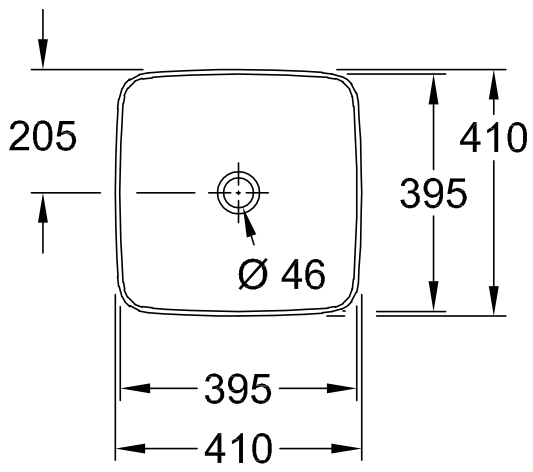

WASHBASINS ARTIS

PRODUCT INFORMATION

1. POSITION

Article number	417841BCS9
Article title	Villeroy & Boch Artis Surface-mounted washbasin, 410 x 410 x 130 mm, without overflow, Bordeaux
Product designation	Surface-mounted washbasin
Collection	Artis
Assembly / Assembly type	Surface-mounted
Scope of delivery	1 x surface-mounted washbasin , 1 x fastening set 1 x cut-out template
Ordering information	Please order non-closable drain valve separately.
Length in mm	410
Width in mm	410
Height in mm	130
Interior depth	105
Weight in kg	8,20
express delivery	No
Suitable for	Wall-mounted tap fittings, Matching Villeroy&Boch furniture Tap fitting with raised base
Material	TitanCeram
Surface	glossy
Colour name	Bordeaux
With TitanGlaze	No
With overflow	No
EAN number	4062373837870

COLOUR

COLOUR DESIGNATION

Bordeaux

TECHNICAL DRAWINGS

417841BCS9

EXPLOSION DRAWINGS

BILL OF MATERIALS

No.	Article No.	Description	Quantity
0	92230061		1
1	92238700	Fastening set	1