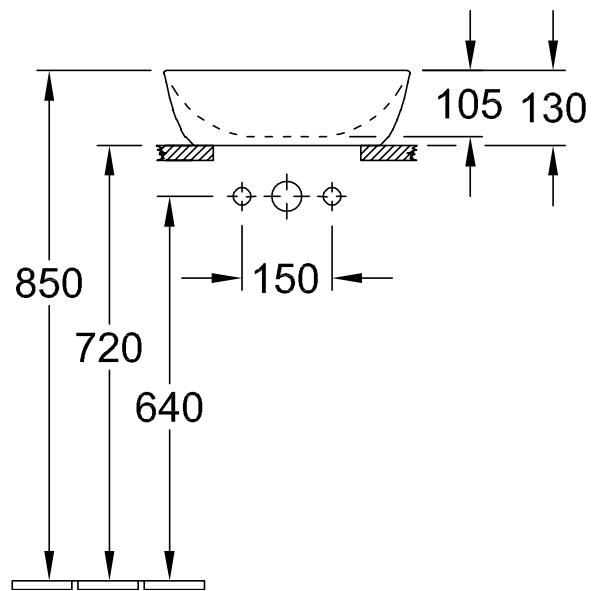

WASHBASINS ARTIS

PRODUCT INFORMATION

1. POSITION

Article number	417841BCS8
Article title	Villeroy & Boch Artis Surface-mounted washbasin, 410 x 410 x 130 mm, without overflow, Sage Green
Product designation	Surface-mounted washbasin
Collection	Artis
Assembly / Assembly type	Surface-mounted
Scope of delivery	1 x surface-mounted washbasin , 1 x fastening set 1 x cut-out template
Ordering information	Please order non-closable drain valve separately.
Length in mm	410
Width in mm	410
Height in mm	130
Interior depth	105
Weight in kg	8,20
express delivery	No
Suitable for	Wall-mounted tap fittings, Matching Villeroy&Boch furniture Tap fitting with raised base
Material	TitanCeram
Surface	glossy
Colour name	Sage Green
With TitanGlaze	No
With overflow	No
EAN number	4062373837863

COLOUR

COLOUR DESIGNATION

Sage Green

TECHNICAL DRAWINGS

417841BCS8

EXPLOSION DRAWINGS

BILL OF MATERIALS

No.	Article No.	Description	Quantity
0	92230061		1
1	92238700	Fastening set	1