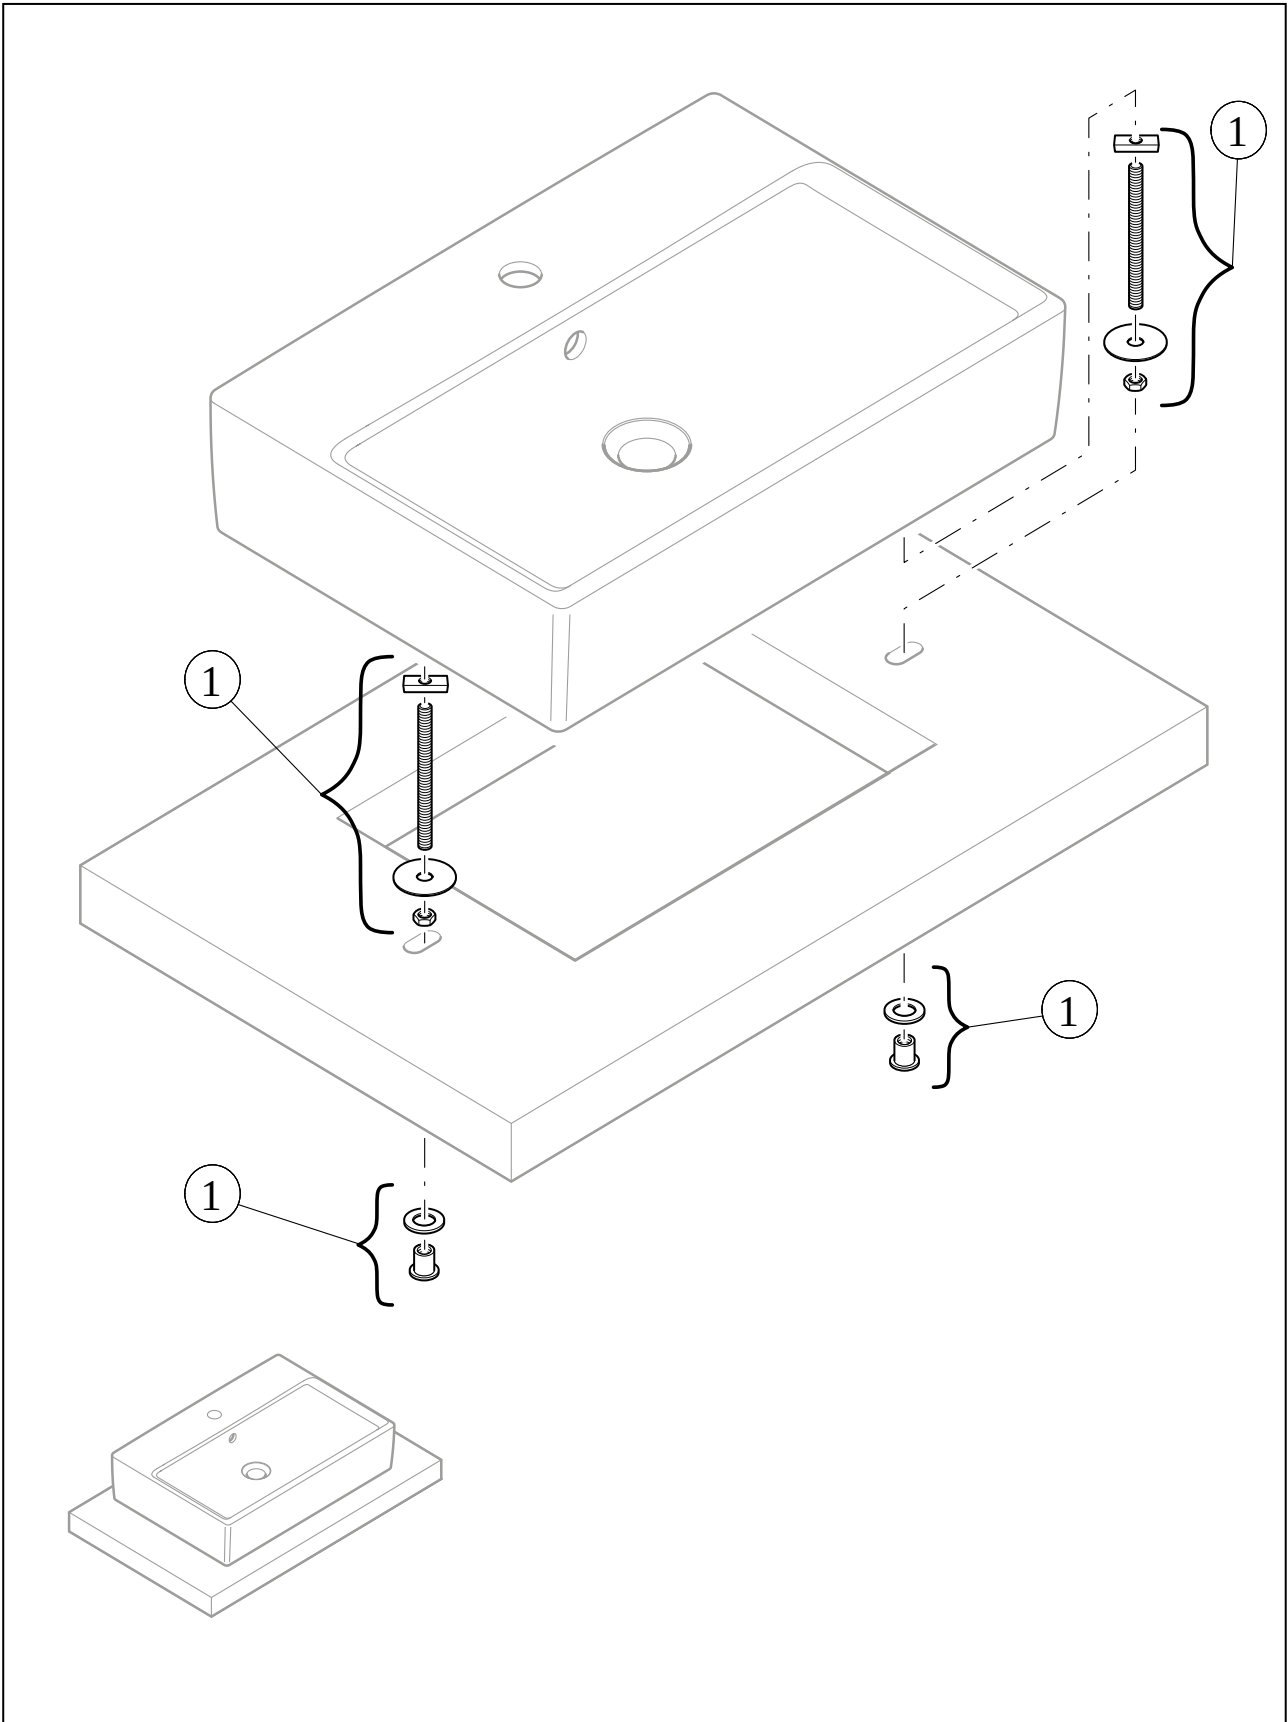

WASHBASINS ARTIS

PRODUCT INFORMATION

1. POSITION

Article number	417841BCS8
Article title	Villeroy & Boch Artis Surface-mounted washbasin, 410 x 410 x 130 mm, without overflow, Sage Green
Product designation	Surface-mounted washbasin
Collection	Artis
Assembly / Assembly type	Surface-mounted
Scope of delivery	1 x surface-mounted washbasin , 1 x fastening set 1 x cut-out template
Ordering information	Please order non-closable drain valve separately.
Length in mm	410
Width in mm	410
Height in mm	130
Interior depth	105
Weight in kg	8,20
express delivery	No
Suitable for	Wall-mounted tap fittings, Matching Villeroy&Boch furniture Tap fitting with raised base
Material	TitanCeram
Surface	glossy
Colour name	Sage Green
With TitanGlaze	No
With overflow	No
EAN number	4062373837863

COLOUR

COLOUR DESIGNATION

Sage Green

TECHNICAL DRAWINGS

417841BCS8

EXPLOSION DRAWINGS

BILL OF MATERIALS

No.	Article No.	Description	Quantity
0	92230061		1
1	92238700	Fastening set	1