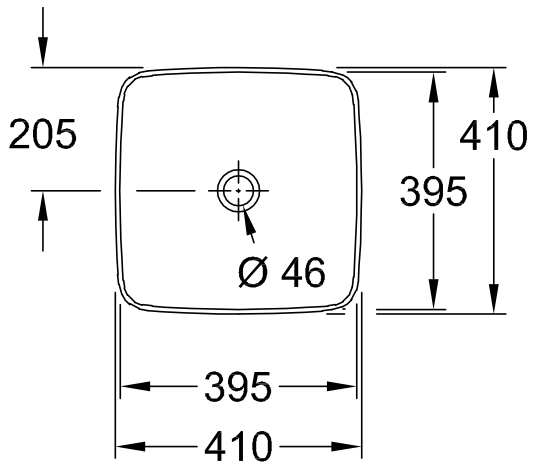

WASHBASINS ARTIS

PRODUCT INFORMATION

1. POSITION

Article number	417841BCS8
Article title	Villeroy & Boch Artis Surface-mounted washbasin, 410 x 410 x 130 mm, without overflow, Sage Green
Product designation	Surface-mounted washbasin
Collection	Artis
Assembly / Assembly type	Surface-mounted
Scope of delivery	1 x surface-mounted washbasin , 1 x fastening set 1 x cut-out template
Ordering information	Please order non-closable drain valve separately.
Length in mm	410
Width in mm	410
Height in mm	130
Interior depth	105
Weight in kg	8,20
express delivery	No
Suitable for	Wall-mounted tap fittings, Matching Villeroy&Boch furniture Tap fitting with raised base
Material	TitanCeram
Surface	glossy
Colour name	Sage Green
With TitanGlaze	No
With overflow	No
EAN number	4062373837863

COLOUR

COLOUR DESIGNATION

Sage Green

TECHNICAL DRAWINGS

417841BCS8

EXPLOSION DRAWINGS

BILL OF MATERIALS

No.	Article No.	Description	Quantity
0	92230061		1
1	92238700	Fastening set	1