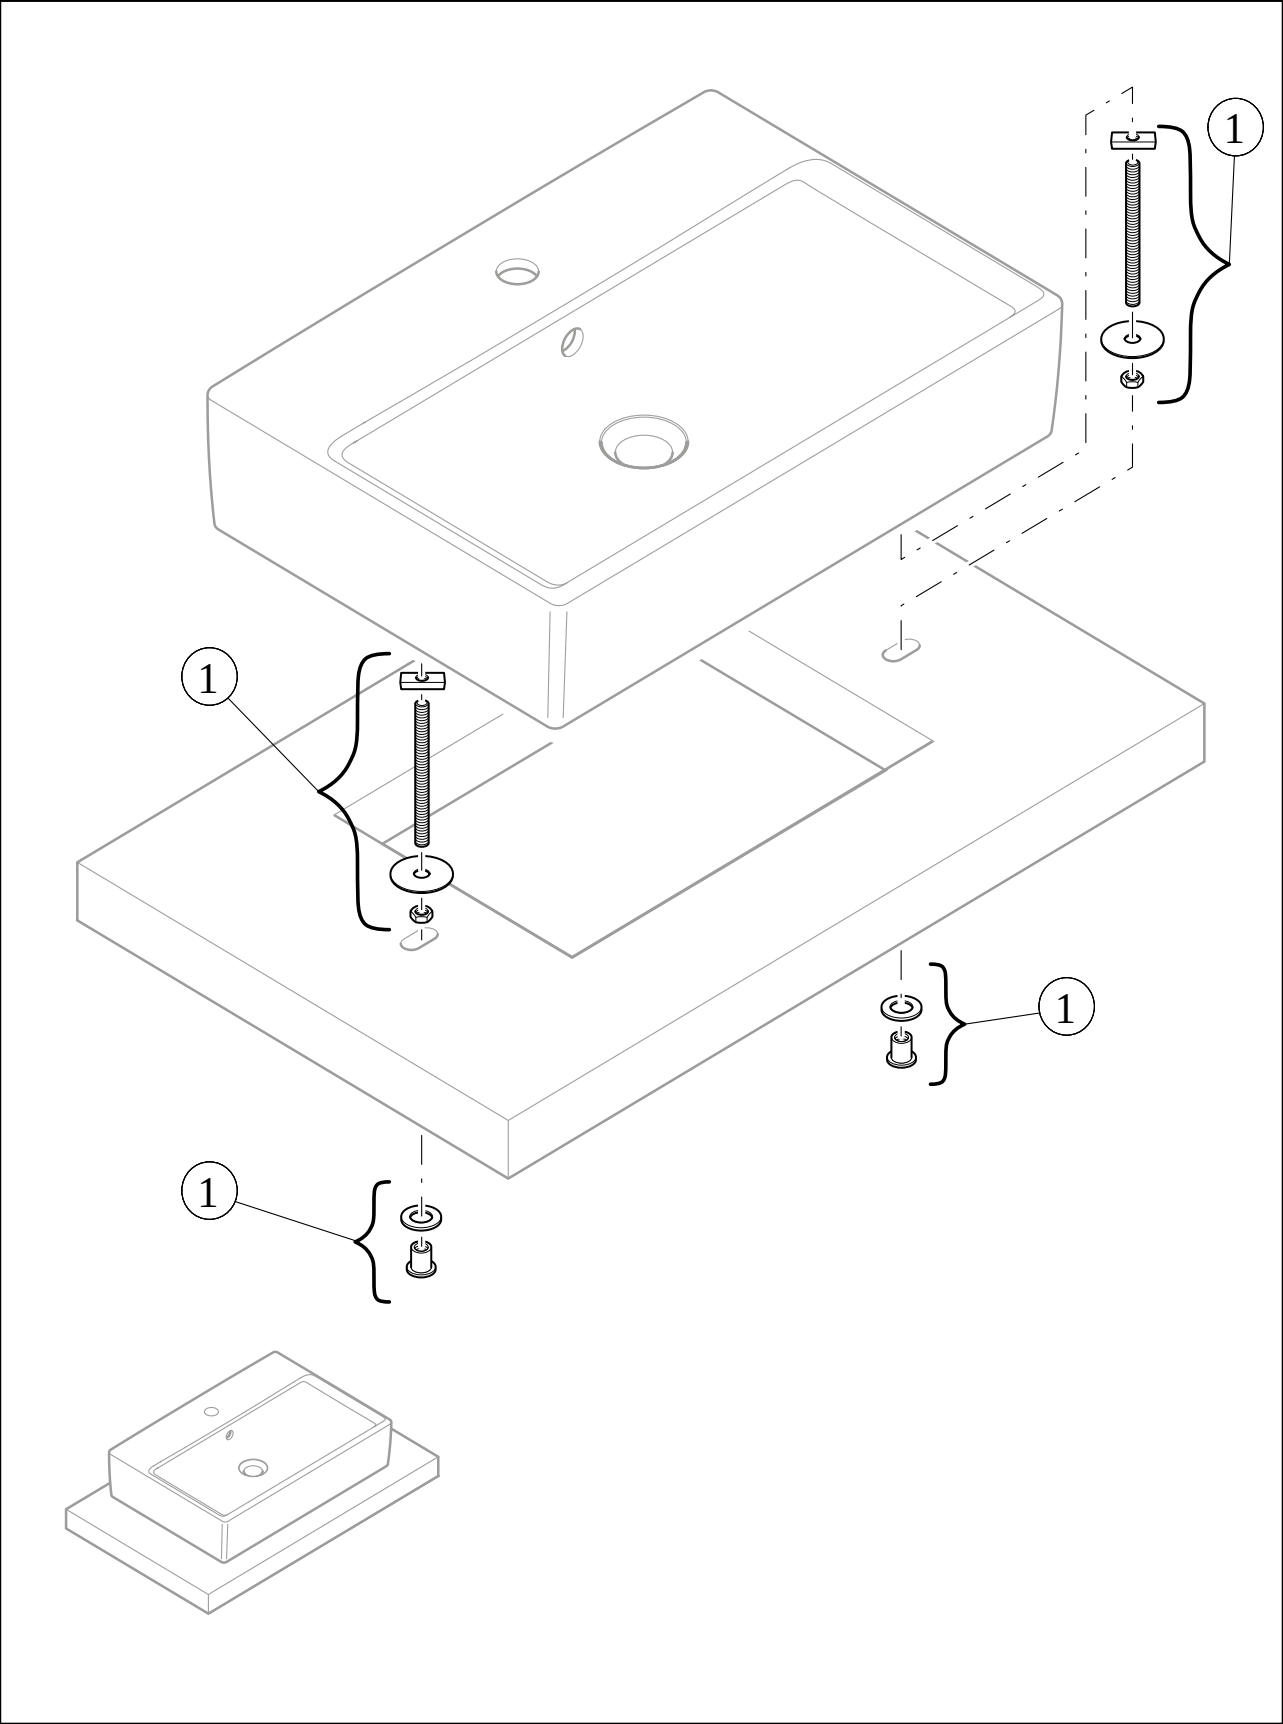

WASHBASINS ARTIS

PRODUCT INFORMATION

1. POSITION

| | |
|--------------------------|--|
| Article number | 41784101 |
| Article title | Villeroy & Boch Artis Surface-mounted washbasin, 410 x 410 x 130 mm, without overflow, White Alpin |
| Product designation | Surface-mounted washbasin |
| Collection | Artis |
| Assembly / Assembly type | Surface-mounted |
| Scope of delivery | 1 x surface-mounted washbasin , 1 x fastening set 1 x cut-out template |
| Ordering information | Please order non-closable drain valve separately. |
| Length in mm | 410 |
| Width in mm | 410 |
| Height in mm | 130 |
| Interior depth | 105 |
| Weight in kg | 8,20 |
| express delivery | No |
| Suitable for | Wall-mounted tap fittings, Matching Villeroy&Boch furniture Tap fitting with raised base |
| Material | TitanCeram |
| Surface | glossy |
| Colour name | White Alpin |
| With TitanGlaze | No |
| With overflow | No |
| EAN number | 4051202382995 |

COLOUR

COLOUR DESIGNATION

White Alpin

TECHNICAL DRAWINGS

41784101

EXPLOSION DRAWINGS

BILL OF MATERIALS

| No. | Article No. | Description | Quantity |
|-----|-------------|---------------|----------|
| 1 | 92238700 | Fastening set | 1 |