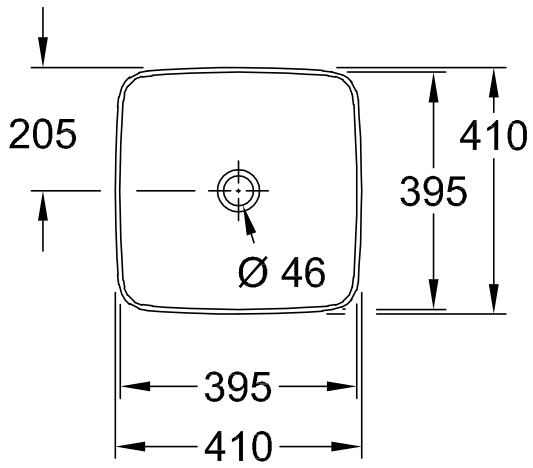

WASHBASINS ARTIS

PRODUCT INFORMATION

1. POSITION

| | |
|--------------------------|--|
| Article number | 41784101 |
| Article title | Villeroy & Boch Artis Surface-mounted washbasin, 410 x 410 x 130 mm, without overflow, White Alpin |
| Product designation | Surface-mounted washbasin |
| Collection | Artis |
| Assembly / Assembly type | Surface-mounted |
| Scope of delivery | 1 x surface-mounted washbasin , 1 x fastening set 1 x cut-out template |
| Ordering information | Please order non-closable drain valve separately. |
| Length in mm | 410 |
| Width in mm | 410 |
| Height in mm | 130 |
| Interior depth | 105 |
| Weight in kg | 8,20 |
| express delivery | No |
| Suitable for | Wall-mounted tap fittings, Matching Villeroy&Boch furniture Tap fitting with raised base |
| Material | TitanCeram |
| Surface | glossy |
| Colour name | White Alpin |
| With TitanGlaze | No |
| With overflow | No |
| EAN number | 4051202382995 |

COLOUR

COLOUR DESIGNATION

White Alpin

TECHNICAL DRAWINGS

41784101

EXPLOSION DRAWINGS

BILL OF MATERIALS

| No. | Article No. | Description | Quantity |
|-----|-------------|---------------|----------|
| 1 | 92238700 | Fastening set | 1 |