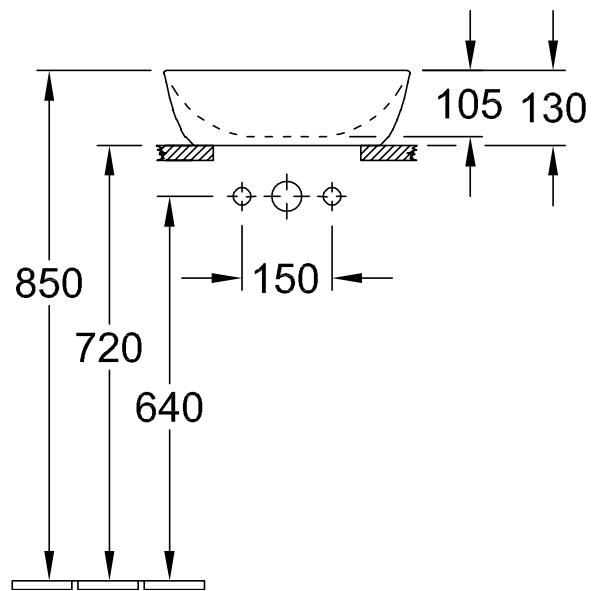

WASHBASINS ARTIS

PRODUCT INFORMATION

1. POSITION

| | |
|--------------------------|--|
| Article number | 41784101 |
| Article title | Villeroy & Boch Artis Surface-mounted washbasin, 410 x 410 x 130 mm, without overflow, White Alpin |
| Product designation | Surface-mounted washbasin |
| Collection | Artis |
| Assembly / Assembly type | Surface-mounted |
| Scope of delivery | 1 x surface-mounted washbasin , 1 x fastening set 1 x cut-out template |
| Ordering information | Please order non-closable drain valve separately. |
| Length in mm | 410 |
| Width in mm | 410 |
| Height in mm | 130 |
| Interior depth | 105 |
| Weight in kg | 8,20 |
| express delivery | No |
| Suitable for | Wall-mounted tap fittings, Matching Villeroy&Boch furniture Tap fitting with raised base |
| Material | TitanCeram |
| Surface | glossy |
| Colour name | White Alpin |
| With TitanGlaze | No |
| With overflow | No |
| EAN number | 4051202382995 |

COLOUR

COLOUR DESIGNATION

White Alpin

TECHNICAL DRAWINGS

41784101

EXPLOSION DRAWINGS

BILL OF MATERIALS

| No. | Article No. | Description | Quantity |
|-----|-------------|---------------|----------|
| 1 | 92238700 | Fastening set | 1 |