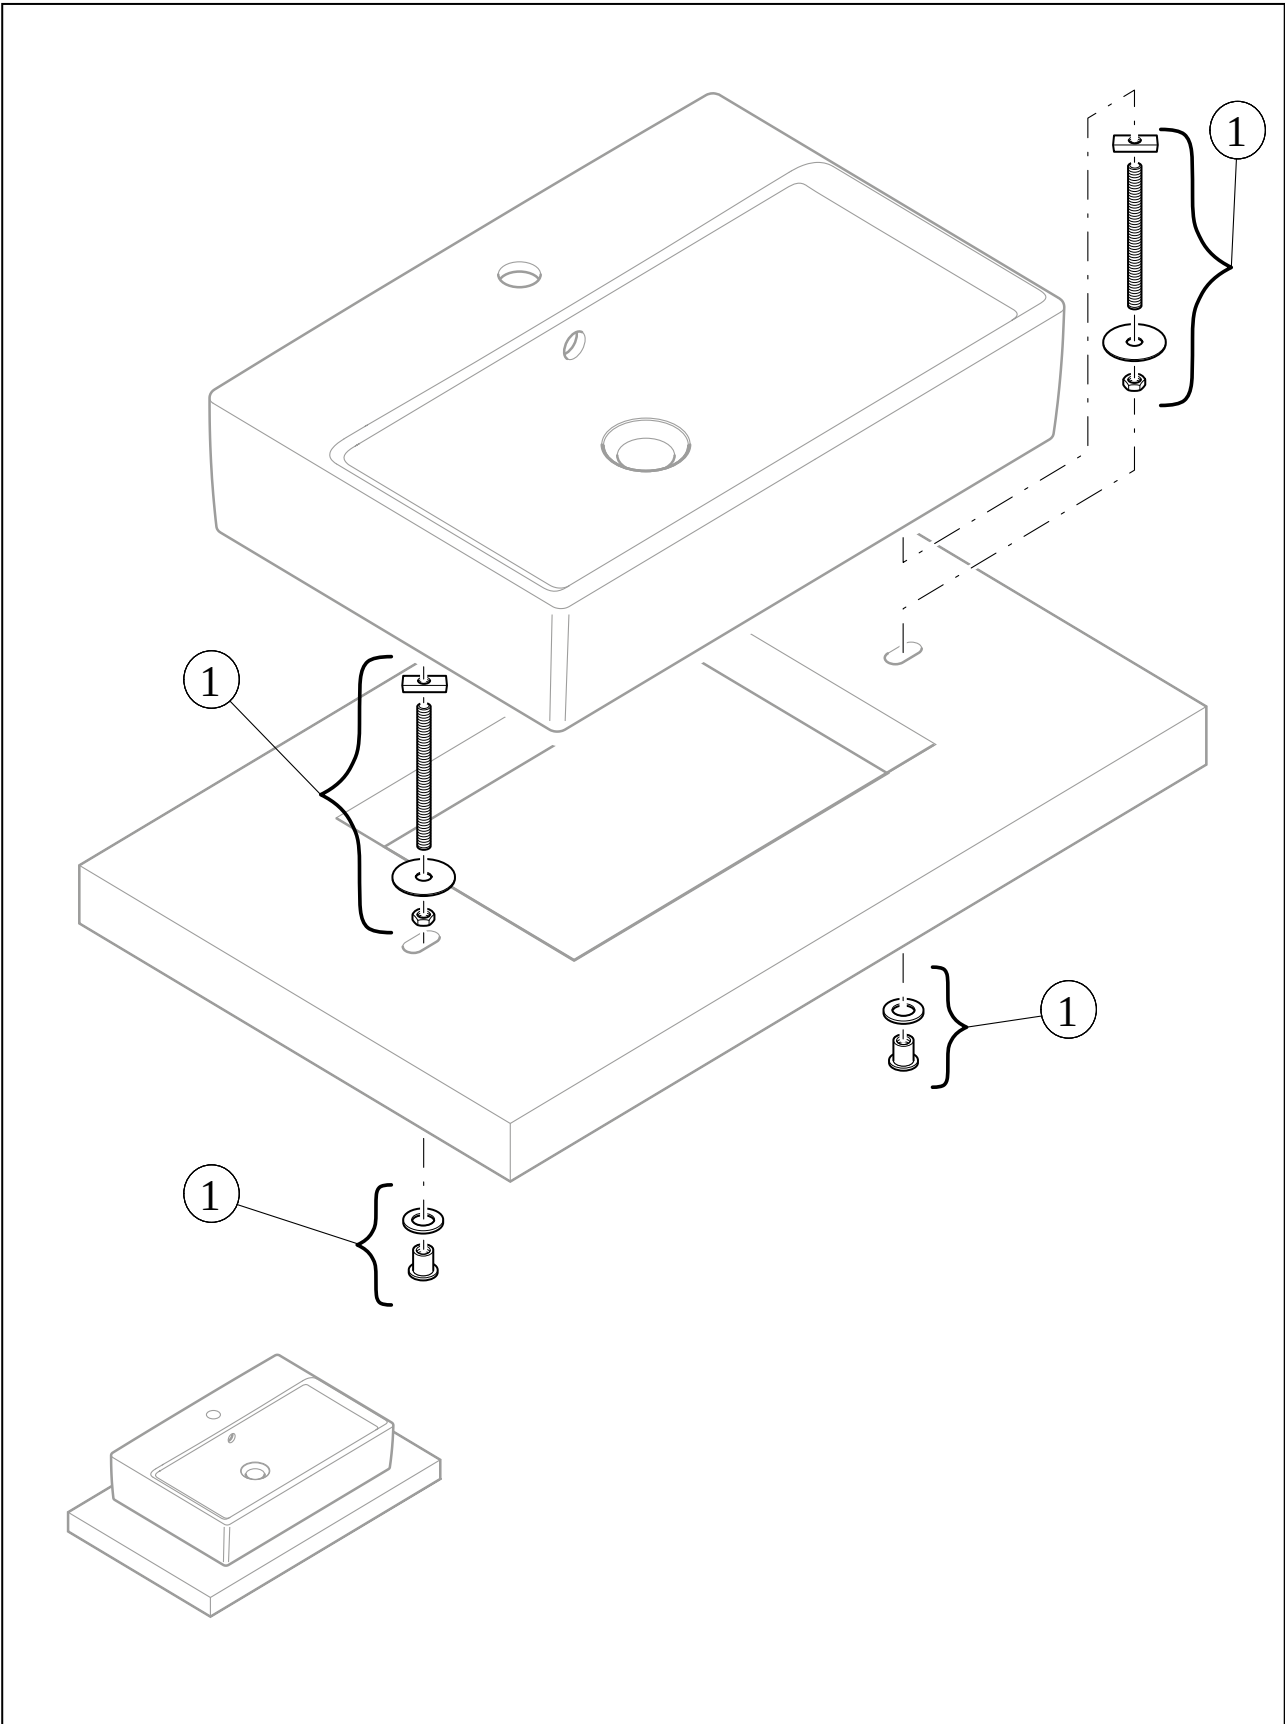

WASHBASINS ARTIS

PRODUCT INFORMATION

1. POSITION

| | |
|--------------------------|--|
| Article number | 417258R1 |
| Article title | Villeroy & Boch Artis Surface-mounted washbasin, 580 x 385 x 130 mm, without overflow, White Alpin CeramicPlus |
| Product designation | Surface-mounted washbasin |
| Collection | Artis |
| Assembly / Assembly type | Surface-mounted |
| Scope of delivery | 1 x surface-mounted washbasin , 1 x fastening set 1 x cut-out template |
| Ordering information | Please order non-closable drain valve separately. |
| Length in mm | 385 |
| Width in mm | 580 |
| Height in mm | 130 |
| Interior depth | 105 |
| Weight in kg | 12,10 |
| express delivery | No |
| Suitable for | Wall-mounted tap fittings, Matching Villeroy&Boch furniture Tap fitting with raised base |
| Material | TitanCeram |
| Surface | glossy |
| Colour name | White Alpin CeramicPlus |
| With TitanGlaze | No |
| With overflow | No |
| EAN number | 4051202347055 |

COLOUR

COLOUR DESIGNATION

White Alpin

TECHNICAL DRAWINGS

417258R1

EXPLOSION DRAWINGS

BILL OF MATERIALS

| No. | Article No. | Description | Quantity |
|-----|-------------|---------------|----------|
| 1 | 92238700 | Fastening set | 1 |