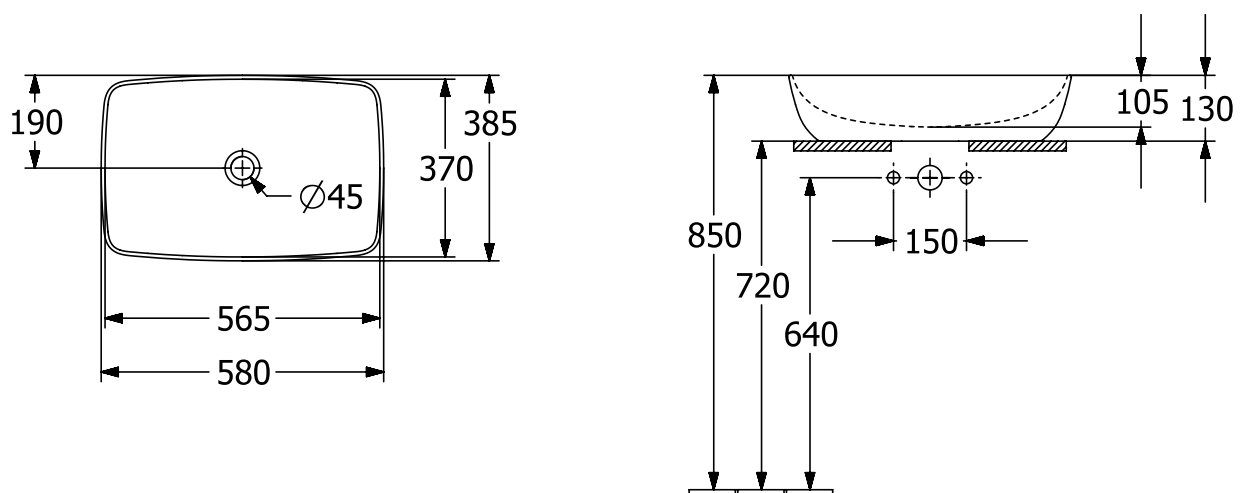

WASHBASINS ARTIS

PRODUCT INFORMATION

1. POSITION

| | |
|--------------------------|--|
| Article number | 417258R1 |
| Article title | Villeroy & Boch Artis Surface-mounted washbasin, 580 x 385 x 130 mm, without overflow, White Alpin CeramicPlus |
| Product designation | Surface-mounted washbasin |
| Collection | Artis |
| Assembly / Assembly type | Surface-mounted |
| Scope of delivery | 1 x surface-mounted washbasin , 1 x fastening set 1 x cut-out template |
| Ordering information | Please order non-closable drain valve separately. |
| Length in mm | 385 |
| Width in mm | 580 |
| Height in mm | 130 |
| Interior depth | 105 |
| Weight in kg | 12,10 |
| express delivery | No |
| Suitable for | Wall-mounted tap fittings, Matching Villeroy&Boch furniture Tap fitting with raised base |
| Material | TitanCeram |
| Surface | glossy |
| Colour name | White Alpin CeramicPlus |
| With TitanGlaze | No |
| With overflow | No |
| EAN number | 4051202347055 |

COLOUR

COLOUR DESIGNATION

White Alpin

TECHNICAL DRAWINGS

417258R1

EXPLOSION DRAWINGS

BILL OF MATERIALS

| No. | Article No. | Description | Quantity |
|-----|-------------|---------------|----------|
| 1 | 92238700 | Fastening set | 1 |