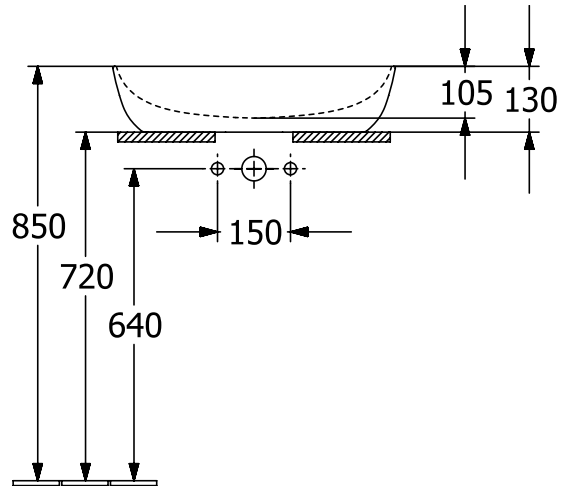

WASHBASINS ARTIS

PRODUCT INFORMATION

1. POSITION

Article number	41725801
Article title	Villeroy & Boch Artis Surface-mounted washbasin, 580 x 385 x 130 mm, without overflow, White Alpin
Product designation	Surface-mounted washbasin
Collection	Artis
Assembly / Assembly type	Surface-mounted
Scope of delivery	1 x surface-mounted washbasin , 1 x fastening set 1 x cut-out template
Ordering information	Please order non-closable drain valve separately.
Length in mm	385
Width in mm	580
Height in mm	130
Interior depth	105
Weight in kg	12,10
express delivery	No
Suitable for	Wall-mounted tap fittings, Matching Villeroy&Boch furniture Tap fitting with raised base
Material	TitanCeram
Surface	glossy
Colour name	White Alpin
With TitanGlaze	No
With overflow	No
EAN number	4051202383008

COLOUR

COLOUR DESIGNATION

White Alpin

TECHNICAL DRAWINGS

41725801

EXPLOSION DRAWINGS

BILL OF MATERIALS

No.	Article No.	Description	Quantity
1	92238700	Fastening set	1