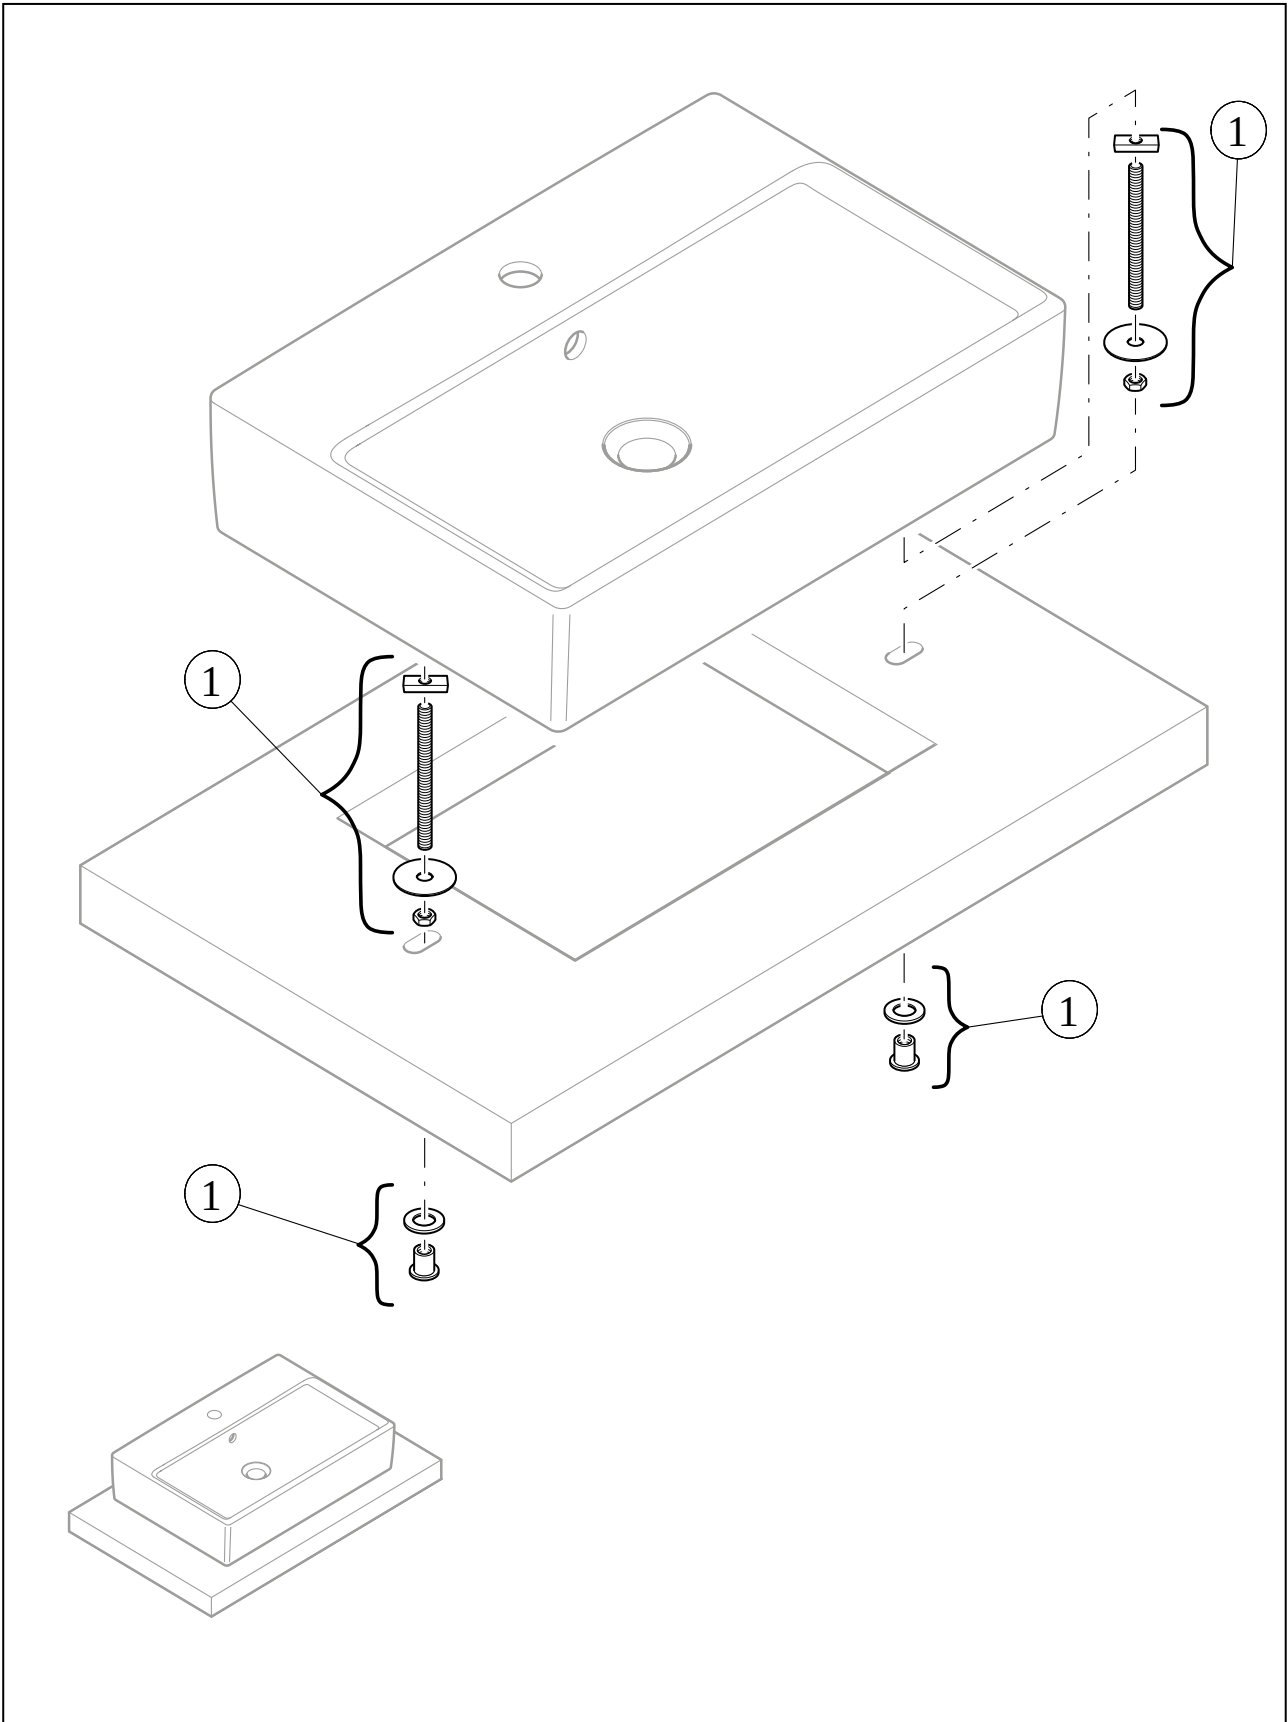

WASHBASINS ARTIS

PRODUCT INFORMATION

1. POSITION

Article number	41725801
Article title	Villeroy & Boch Artis Surface-mounted washbasin, 580 x 385 x 130 mm, without overflow, White Alpin
Product designation	Surface-mounted washbasin
Collection	Artis
Assembly / Assembly type	Surface-mounted
Scope of delivery	1 x surface-mounted washbasin , 1 x fastening set 1 x cut-out template
Ordering information	Please order non-closable drain valve separately.
Length in mm	385
Width in mm	580
Height in mm	130
Interior depth	105
Weight in kg	12,10
express delivery	No
Suitable for	Wall-mounted tap fittings, Matching Villeroy&Boch furniture Tap fitting with raised base
Material	TitanCeram
Surface	glossy
Colour name	White Alpin
With TitanGlaze	No
With overflow	No
EAN number	4051202383008

COLOUR

COLOUR DESIGNATION

White Alpin

TECHNICAL DRAWINGS

41725801

EXPLOSION DRAWINGS

BILL OF MATERIALS

No.	Article No.	Description	Quantity
1	92238700	Fastening set	1