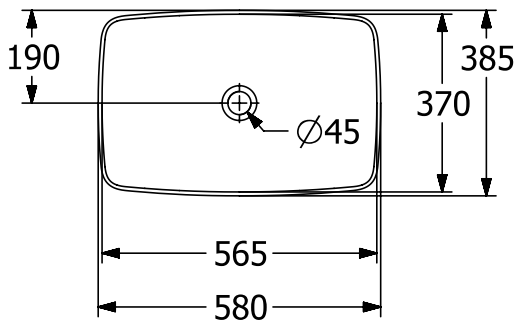

WASHBASINS ARTIS

PRODUCT INFORMATION

1. POSITION

Article number	41725801
Article title	Villeroy & Boch Artis Surface-mounted washbasin, 580 x 385 x 130 mm, without overflow, White Alpin
Product designation	Surface-mounted washbasin
Collection	Artis
Assembly / Assembly type	Surface-mounted
Scope of delivery	1 x surface-mounted washbasin , 1 x fastening set 1 x cut-out template
Ordering information	Please order non-closable drain valve separately.
Length in mm	385
Width in mm	580
Height in mm	130
Interior depth	105
Weight in kg	12,10
express delivery	No
Suitable for	Wall-mounted tap fittings, Matching Villeroy&Boch furniture Tap fitting with raised base
Material	TitanCeram
Surface	glossy
Colour name	White Alpin
With TitanGlaze	No
With overflow	No
EAN number	4051202383008

COLOUR

COLOUR DESIGNATION

White Alpin

TECHNICAL DRAWINGS

41725801

EXPLOSION DRAWINGS

BILL OF MATERIALS

No.	Article No.	Description	Quantity
1	92238700	Fastening set	1