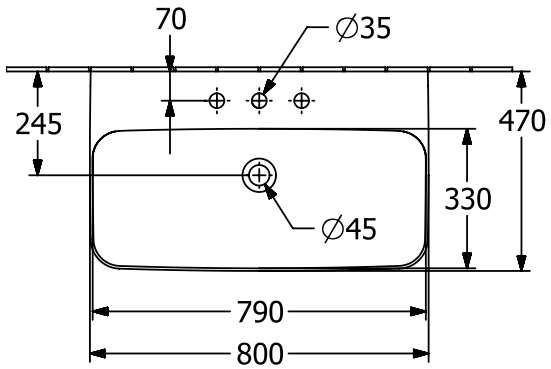

WASHBASINS FINION

PRODUCT INFORMATION

1. POSITION

Article number	41688LR1
Article title	Villeroy & Boch Finion Washbasin, 800 x 470 x 165 mm, without overflow, ground underside, White Alpin CeramicPlus
Product designation	Washbasin
Collection	Finion
Assembly / Assembly type	wall-mounted
Scope of delivery	1 x washbasin , 1 x non-closing outlet valve with ceramic valve cover
Length in mm	470
Width in mm	800
Height in mm	165
Interior depth	105
Weight in kg	23,80
Number of tap holes punched through	1
Number of tap holes pre-drilled	2
Position of drill hole	central tap hole punched out
express delivery	No
Suitable for	3-hole mixer, Matching Villeroy&Boch furniture
Material	TitanCeram
Surface	glossy
Colour name	White Alpin CeramicPlus
With TitanGlaze	No
With overflow	No
EAN number	4051202556792

COLOUR

COLOUR DESIGNATION

White Alpin

TECHNICAL DRAWINGS

41688LR1

FINION 41688C 41688L	 Villeroy & Boch 1748
V02 / 05.11.2021	