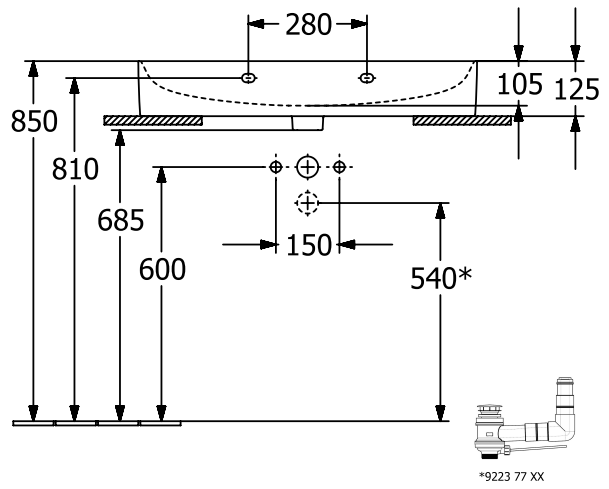

WASHBASINS FINION

PRODUCT INFORMATION

1. POSITION

Article number	41688LR1
Article title	Villeroy & Boch Finion Washbasin, 800 x 470 x 165 mm, without overflow, ground underside, White Alpin CeramicPlus
Product designation	Washbasin
Collection	Finion
Assembly / Assembly type	wall-mounted
Scope of delivery	1 x washbasin , 1 x non-closing outlet valve with ceramic valve cover
Length in mm	470
Width in mm	800
Height in mm	165
Interior depth	105
Weight in kg	23,80
Number of tap holes punched through	1
Number of tap holes pre-drilled	2
Position of drill hole	central tap hole punched out
express delivery	No
Suitable for	3-hole mixer, Matching Villeroy&Boch furniture
Material	TitanCeram
Surface	glossy
Colour name	White Alpin CeramicPlus
With TitanGlaze	No
With overflow	No
EAN number	4051202556792

COLOUR

COLOUR DESIGNATION

White Alpin

TECHNICAL DRAWINGS

41688LR1

FINION 41688C 41688L	 Villeroy & Boch 1748
V02 / 05.11.2021	