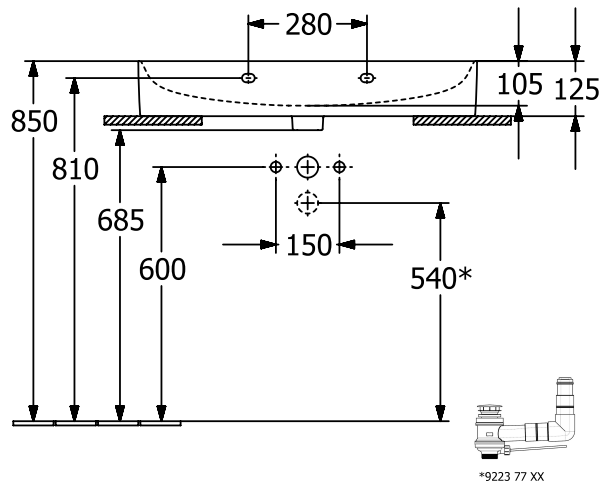

WASHBASINS FINION

PRODUCT INFORMATION

1. POSITION

Article number	41688CR1
Article title	Villeroy & Boch Finion Washbasin, 800 x 470 x 165 mm, with concealed overflow, ground underside, White Alpin CeramicPlus
Product designation	Washbasin
Collection	Finion
Assembly / Assembly type	wall-mounted
Scope of delivery	1 x washbasin , 1 x concealed ViFlow overflow with ceramic valve cover
Length in mm	470
Width in mm	800
Height in mm	165
Interior depth	105
Weight in kg	23,80
Number of tap holes punched through	1
Number of tap holes pre-drilled	2
Position of drill hole	central tap hole punched out
express delivery	No
Suitable for	3-hole mixer, Matching Villeroy&Boch furniture
Material	TitanCeram
Surface	glossy
Colour name	White Alpin CeramicPlus
With TitanGlaze	No
With overflow	Yes
EAN number	4051202556877

COLOUR

COLOUR DESIGNATION

White Alpin

TECHNICAL DRAWINGS

41688CR1

FINION 41688C 41688L	 Villeroy & Boch 1748
V02 / 05.11.2021	