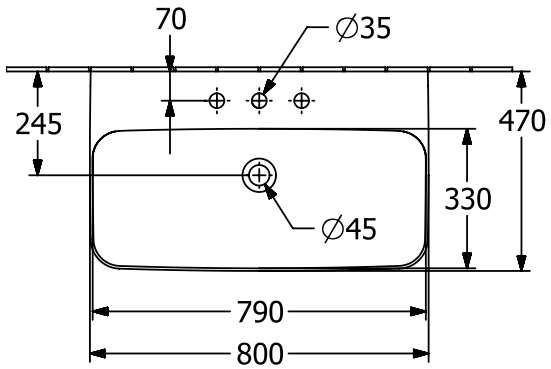

WASHBASINS FINION

PRODUCT INFORMATION

1. POSITION

Article number	41688CR1
Article title	Villeroy & Boch Finion Washbasin, 800 x 470 x 165 mm, with concealed overflow, ground underside, White Alpin CeramicPlus
Product designation	Washbasin
Collection	Finion
Assembly / Assembly type	wall-mounted
Scope of delivery	1 x washbasin , 1 x concealed ViFlow overflow with ceramic valve cover
Length in mm	470
Width in mm	800
Height in mm	165
Interior depth	105
Weight in kg	23,80
Number of tap holes punched through	1
Number of tap holes pre-drilled	2
Position of drill hole	central tap hole punched out
express delivery	No
Suitable for	3-hole mixer, Matching Villeroy&Boch furniture
Material	TitanCeram
Surface	glossy
Colour name	White Alpin CeramicPlus
With TitanGlaze	No
With overflow	Yes
EAN number	4051202556877

COLOUR

COLOUR DESIGNATION

White Alpin

TECHNICAL DRAWINGS

41688CR1

FINION 41688C 41688L	 Villeroy & Boch 1748
V02 / 05.11.2021	