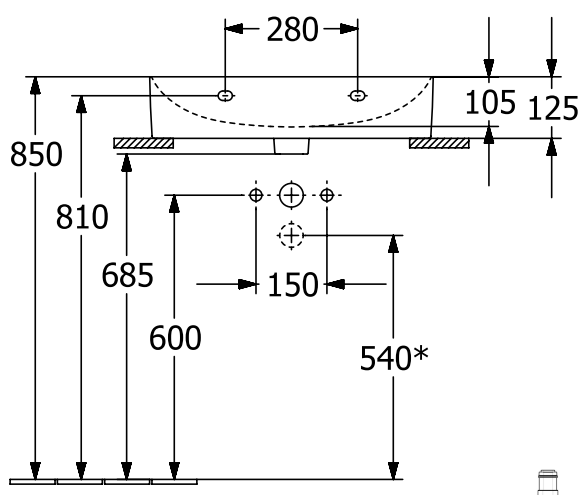

WASHBASINS FINION

PRODUCT INFORMATION

1. POSITION

Article number	41686LR1
Article title	Villeroy & Boch Finion Washbasin, 600 x 470 x 164 mm, without overflow, ground underside, White Alpin CeramicPlus
Product designation	Washbasin
Collection	Finion
Assembly / Assembly type	wall-mounted
Scope of delivery	1 x washbasin , 1 x non-closing outlet valve with ceramic valve cover
Length in mm	470
Width in mm	600
Height in mm	164
Interior depth	105
Weight in kg	16,20
Number of tap holes punched through	1
Number of tap holes pre-drilled	2
Position of drill hole	central tap hole punched out
express delivery	No
Suitable for	3-hole mixer, Matching Villeroy&Boch furniture
Material	TitanCeram
Surface	glossy
Colour name	White Alpin CeramicPlus
With TitanGlaze	No
With overflow	No
EAN number	4051202537968

COLOUR

COLOUR DESIGNATION

White Alpin

TECHNICAL DRAWINGS

41686LR1

*9223 77 XX