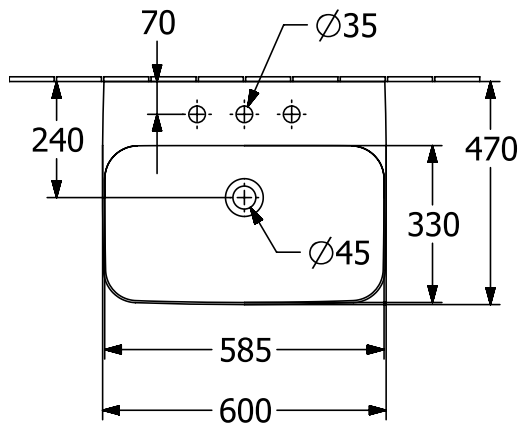

WASHBASINS FINION

PRODUCT INFORMATION

1. POSITION

Article number	41686LR1
Article title	Villeroy & Boch Finion Washbasin, 600 x 470 x 164 mm, without overflow, ground underside, White Alpin CeramicPlus
Product designation	Washbasin
Collection	Finion
Assembly / Assembly type	wall-mounted
Scope of delivery	1 x washbasin , 1 x non-closing outlet valve with ceramic valve cover
Length in mm	470
Width in mm	600
Height in mm	164
Interior depth	105
Weight in kg	16,20
Number of tap holes punched through	1
Number of tap holes pre-drilled	2
Position of drill hole	central tap hole punched out
express delivery	No
Suitable for	3-hole mixer, Matching Villeroy&Boch furniture
Material	TitanCeram
Surface	glossy
Colour name	White Alpin CeramicPlus
With TitanGlaze	No
With overflow	No
EAN number	4051202537968

COLOUR

COLOUR DESIGNATION

White Alpin

TECHNICAL DRAWINGS

41686LR1

*9223 77 XX