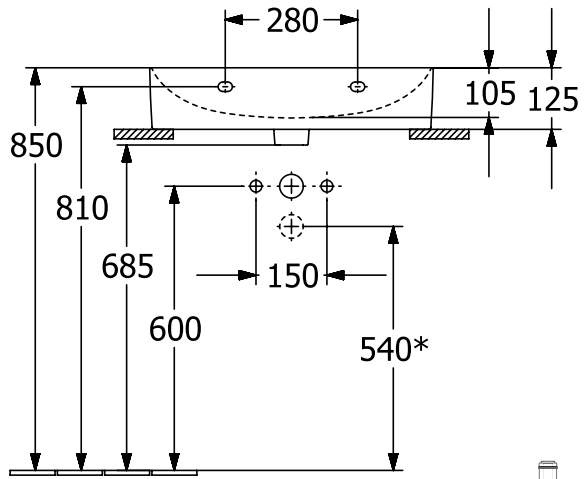

WASHBASINS FINION

PRODUCT INFORMATION

1. POSITION

Article number	41686CR1
Article title	Villeroy & Boch Finion Washbasin, 600 x 470 x 164 mm, with concealed overflow, ground underside, White Alpin CeramicPlus
Product designation	Washbasin
Collection	Finion
Assembly / Assembly type	wall-mounted
Scope of delivery	1 x washbasin , 1 x concealed ViFlow overflow with ceramic valve cover
Length in mm	470
Width in mm	600
Height in mm	164
Interior depth	105
Weight in kg	16,20
Number of tap holes punched through	1
Number of tap holes pre-drilled	2
Position of drill hole	central tap hole punched out
express delivery	No
Suitable for	3-hole mixer, Matching Villeroy&Boch furniture
Material	TitanCeram
Surface	glossy
Colour name	White Alpin CeramicPlus
With TitanGlaze	No
With overflow	Yes
EAN number	4051202552183

COLOUR

COLOUR DESIGNATION

White Alpin

TECHNICAL DRAWINGS

41686CR1

*9223 77 XX