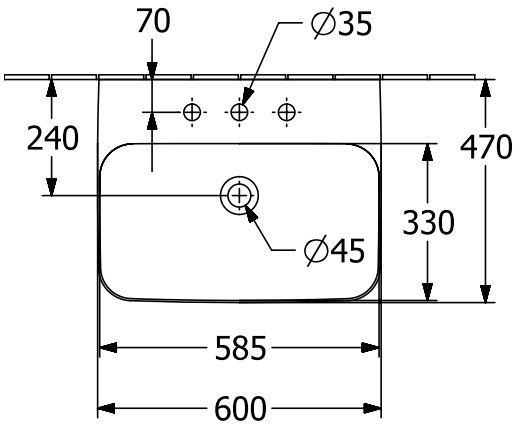

WASHBASINS FINION

PRODUCT INFORMATION

1. POSITION

Article number	41686CR1
Article title	Villeroy & Boch Finion Washbasin, 600 x 470 x 164 mm, with concealed overflow, ground underside, White Alpin CeramicPlus
Product designation	Washbasin
Collection	Finion
Assembly / Assembly type	wall-mounted
Scope of delivery	1 x washbasin , 1 x concealed ViFlow overflow with ceramic valve cover
Length in mm	470
Width in mm	600
Height in mm	164
Interior depth	105
Weight in kg	16,20
Number of tap holes punched through	1
Number of tap holes pre-drilled	2
Position of drill hole	central tap hole punched out
express delivery	No
Suitable for	3-hole mixer, Matching Villeroy&Boch furniture
Material	TitanCeram
Surface	glossy
Colour name	White Alpin CeramicPlus
With TitanGlaze	No
With overflow	Yes
EAN number	4051202552183

COLOUR

COLOUR DESIGNATION

White Alpin

TECHNICAL DRAWINGS

41686CR1

*9223 77 XX