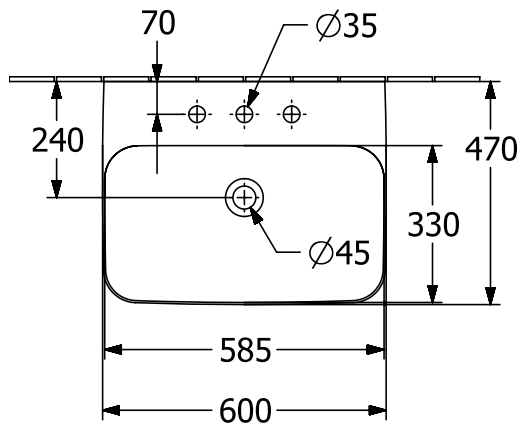

#### 1. POSITION

<b>Article number</b>	<b>416861R1</b>
Article title	Villeroy & Boch Finion Washbasin, 600 x 470 x 164 mm, without overflow, White Alpin CeramicPlus
Product designation	Washbasin
Collection	Finion
Assembly / Assembly type	wall-mounted
Scope of delivery	1 x washbasin , 1 x non-closing outlet valve with ceramic valve cover
Length in mm	470
Width in mm	600
Height in mm	164
Interior depth	105
Weight in kg	16,20
Number of tap holes punched through	1
Number of tap holes pre-drilled	2
Position of drill hole	central tap hole punched out
express delivery	No
Suitable for	3-hole mixer
Material	TitanCeram
Surface	glossy
Colour name	White Alpin CeramicPlus
With TitanGlaze	No
With overflow	No
EAN number	4051202552114

#### COLOUR DESIGNATION

White Alpin

TECHNICAL DRAWINGS

416861R1

\*9223 77 XX