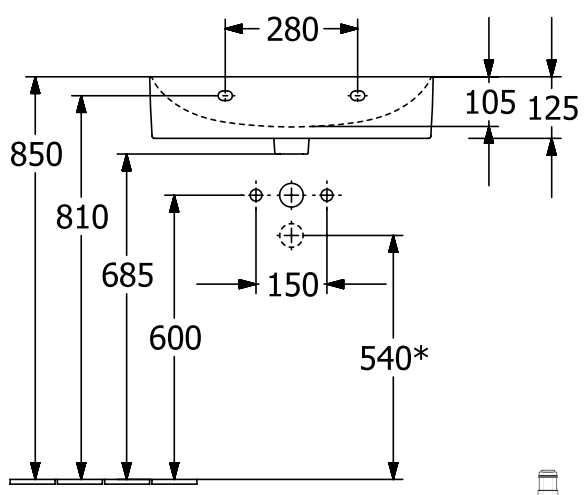

#### 1. POSITION

<b>Article number</b>	<b>416861R1</b>
Article title	Villeroy & Boch Finion Washbasin, 600 x 470 x 164 mm, without overflow, White Alpin CeramicPlus
Product designation	Washbasin
Collection	Finion
Assembly / Assembly type	wall-mounted
Scope of delivery	1 x washbasin , 1 x non-closing outlet valve with ceramic valve cover
Length in mm	470
Width in mm	600
Height in mm	164
Interior depth	105
Weight in kg	16,20
Number of tap holes punched through	1
Number of tap holes pre-drilled	2
Position of drill hole	central tap hole punched out
express delivery	No
Suitable for	3-hole mixer
Material	TitanCeram
Surface	glossy
Colour name	White Alpin CeramicPlus
With TitanGlaze	No
With overflow	No
EAN number	4051202552114

#### COLOUR DESIGNATION

White Alpin

TECHNICAL DRAWINGS

416861R1

\*9223 77 XX