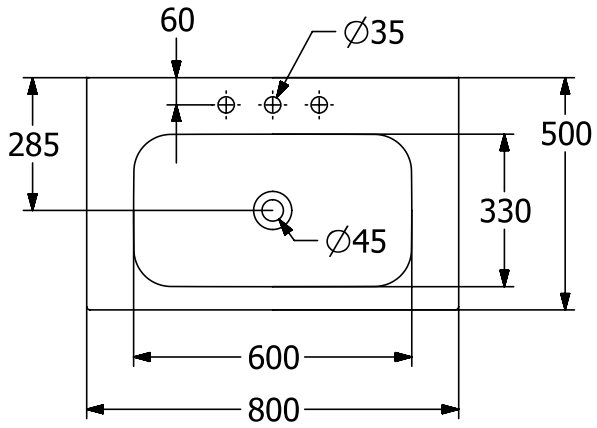

#### 1. POSITION

<b>Article number</b>	<b>416484R1</b>
Article title	Villeroy & Boch Finion Vanity washbasin, 800 x 500 x 160 mm, with concealed overflow, White Alpin CeramicPlus
Product designation	Vanity washbasin
Collection	Finion
Assembly / Assembly type	surface-mounted installation
Assembly instructions	supporting the washbasin with a suitable furniture frame
Scope of delivery	1 x vanity washbasin , 1 x concealed ViFlow overflow with ceramic valve cover
Length in mm	500
Width in mm	800
Height in mm	160
Interior depth	100
Weight in kg	17,28
Number of tap holes punched through	1
Position of drill hole	central tap hole punched out
express delivery	No
Suitable for	1-hole mixer, Matching Villeroy&Boch furniture
Material	TitanCeram
Surface	glossy
Colour name	White Alpin CeramicPlus
With TitanGlaze	No
With overflow	Yes
EAN number	4051202727956

#### COLOUR DESIGNATION

White Alpin

TECHNICAL DRAWINGS

416484R1

\*9223 77 XX