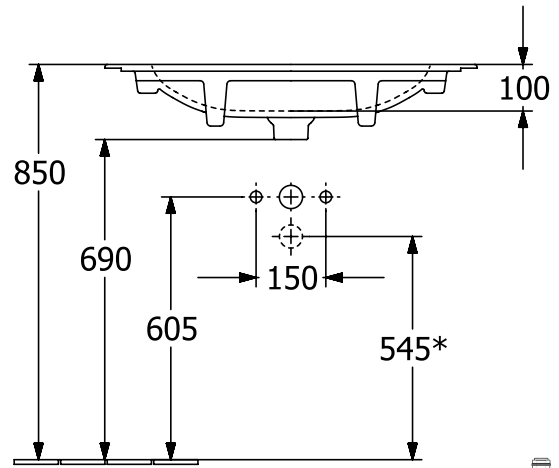

#### 1. POSITION

<b>Article number</b>	<b>416484R1</b>
Article title	Villeroy & Boch Finion Vanity washbasin, 800 x 500 x 160 mm, with concealed overflow, White Alpin CeramicPlus
Product designation	Vanity washbasin
Collection	Finion
Assembly / Assembly type	surface-mounted installation
Assembly instructions	supporting the washbasin with a suitable furniture frame
Scope of delivery	1 x vanity washbasin , 1 x concealed ViFlow overflow with ceramic valve cover
Length in mm	500
Width in mm	800
Height in mm	160
Interior depth	100
Weight in kg	17,28
Number of tap holes punched through	1
Position of drill hole	central tap hole punched out
express delivery	No
Suitable for	1-hole mixer, Matching Villeroy&Boch furniture
Material	TitanCeram
Surface	glossy
Colour name	White Alpin CeramicPlus
With TitanGlaze	No
With overflow	Yes
EAN number	4051202727956

#### COLOUR DESIGNATION

White Alpin

TECHNICAL DRAWINGS

416484R1

\*9223 77 XX