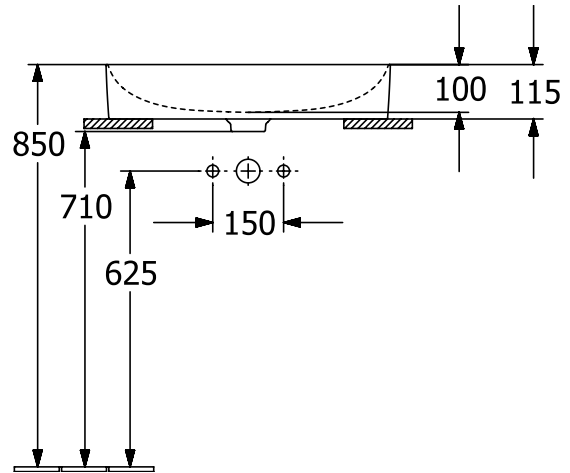

#### 1. POSITION

<b>Article number</b>	<b>414361RW</b>
Article title	Villeroy & Boch Finion Surface-mounted washbasin, 600 x 350 x 115 mm, without overflow, Stone White CeramicPlus
Product designation	Surface-mounted washbasin
Collection	Finion
Assembly / Assembly type	Surface-mounted
Scope of delivery	1 x surface-mounted washbasin , 1 x non-closing outlet valve with ceramic valve cover 1 x fastening set
Length in mm	350
Width in mm	600
Height in mm	115
Interior depth	100
Weight in kg	11,70
express delivery	No
Suitable for	Wall-mounted tap fittings, Matching Villeroy&Boch furniture Tap fitting with raised base
Material	TitanCeram
Surface	matt
Colour name	Stone White CeramicPlus
With TitanGlaze	Yes
With overflow	No
EAN number	4051202840891

#### COLOUR DESIGNATION

Stone White

TECHNICAL DRAWINGS

414361RW

EXPLOSION DRAWINGS