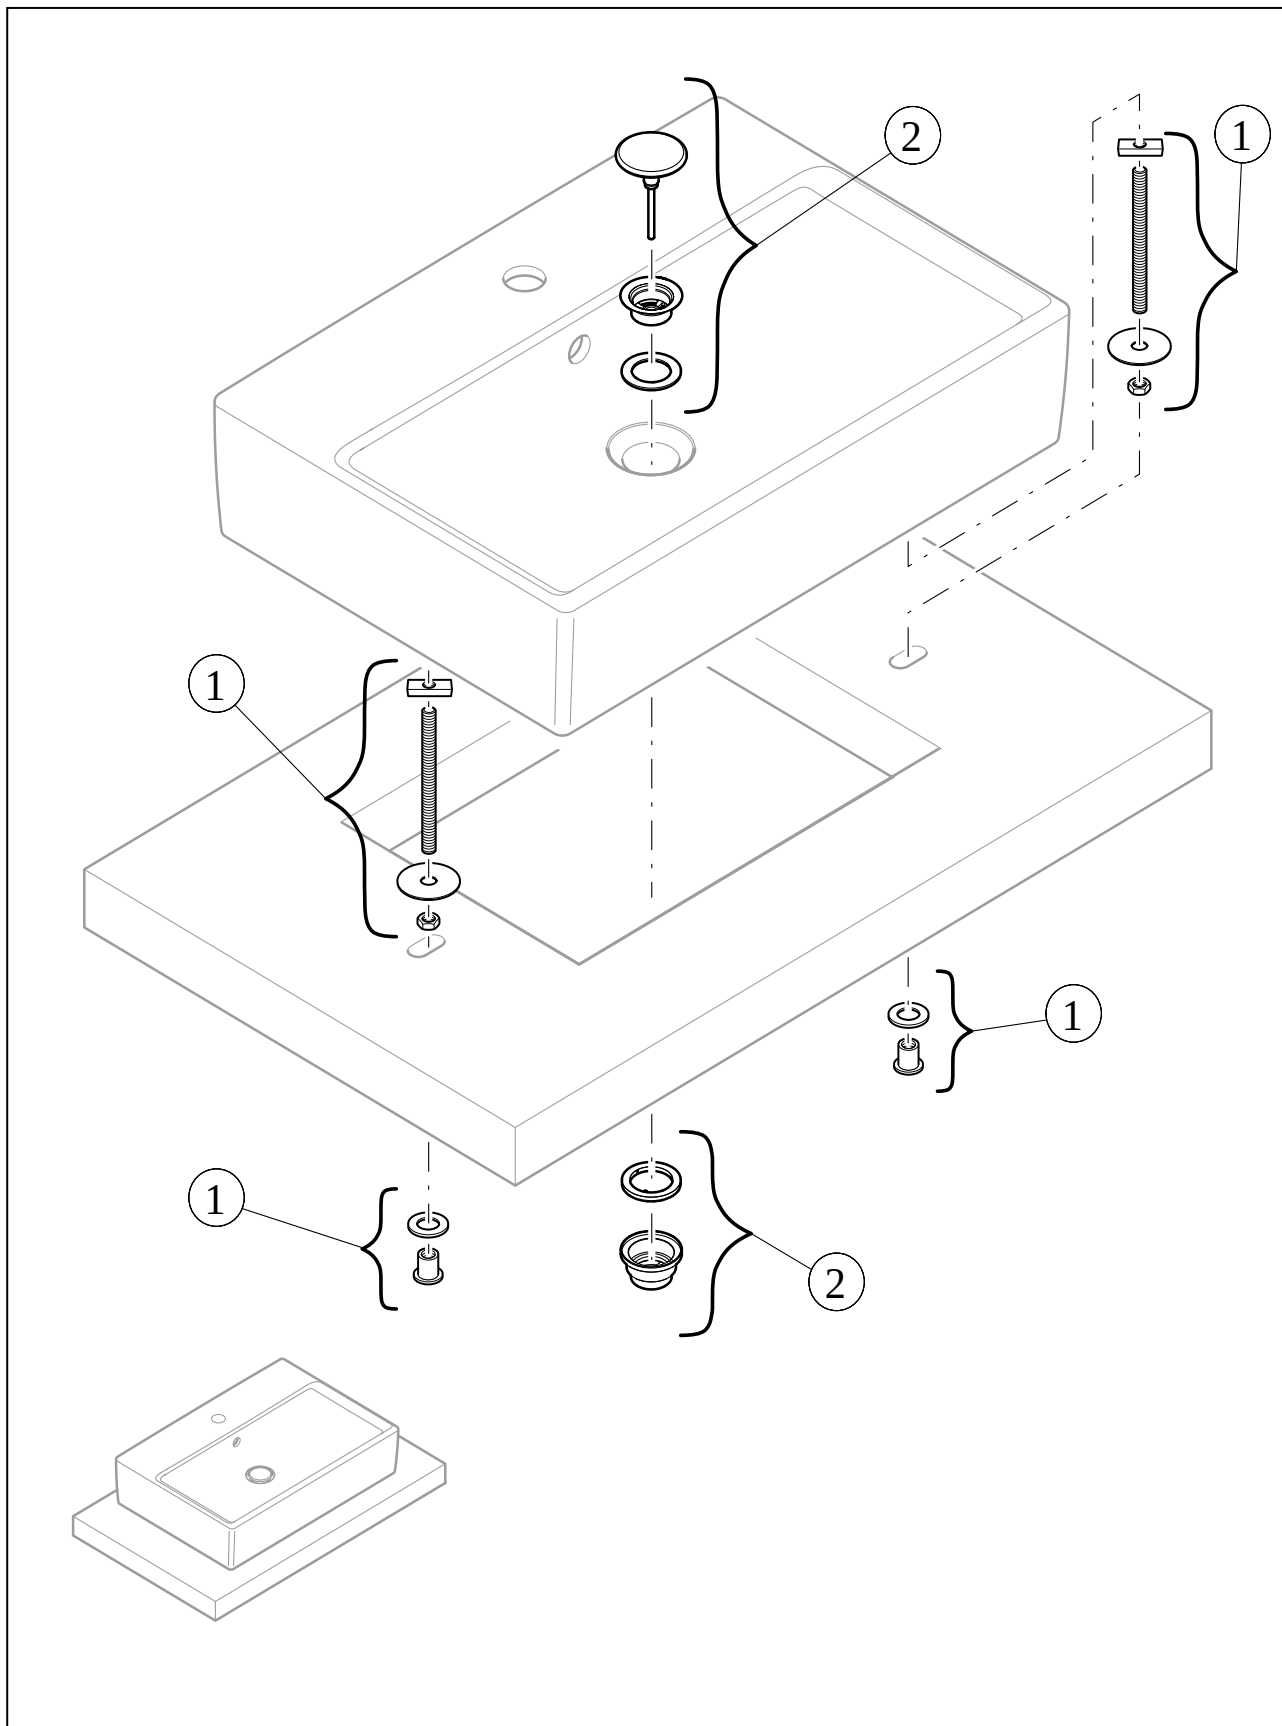

#### 1. POSITION

<b>Article number</b>	<b>414361RW</b>
Article title	Villeroy & Boch Finion Surface-mounted washbasin, 600 x 350 x 115 mm, without overflow, Stone White CeramicPlus
Product designation	Surface-mounted washbasin
Collection	Finion
Assembly / Assembly type	Surface-mounted
Scope of delivery	1 x surface-mounted washbasin , 1 x non-closing outlet valve with ceramic valve cover 1 x fastening set
Length in mm	350
Width in mm	600
Height in mm	115
Interior depth	100
Weight in kg	11,70
express delivery	No
Suitable for	Wall-mounted tap fittings, Matching Villeroy&Boch furniture Tap fitting with raised base
Material	TitanCeram
Surface	matt
Colour name	Stone White CeramicPlus
With TitanGlaze	Yes
With overflow	No
EAN number	4051202840891

#### COLOUR DESIGNATION

Stone White

TECHNICAL DRAWINGS

414361RW

EXPLOSION DRAWINGS

## BILL OF MATERIALS

No.	Article No.	Description	Quantity
2	680800RW	Unclosable outlet valve	1
1	92225600	Fastening set	1