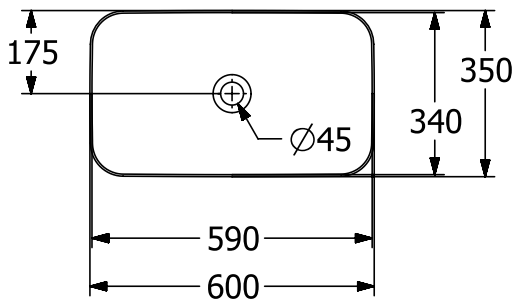

#### 1. POSITION

<b>Article number</b>	<b>414361RW</b>
Article title	Villeroy & Boch Finion Surface-mounted washbasin, 600 x 350 x 115 mm, without overflow, Stone White CeramicPlus
Product designation	Surface-mounted washbasin
Collection	Finion
Assembly / Assembly type	Surface-mounted
Scope of delivery	1 x surface-mounted washbasin , 1 x non-closing outlet valve with ceramic valve cover 1 x fastening set
Length in mm	350
Width in mm	600
Height in mm	115
Interior depth	100
Weight in kg	11,70
express delivery	No
Suitable for	Wall-mounted tap fittings, Matching Villeroy&Boch furniture Tap fitting with raised base
Material	TitanCeram
Surface	matt
Colour name	Stone White CeramicPlus
With TitanGlaze	Yes
With overflow	No
EAN number	4051202840891

#### COLOUR DESIGNATION

Stone White

TECHNICAL DRAWINGS

414361RW

EXPLOSION DRAWINGS